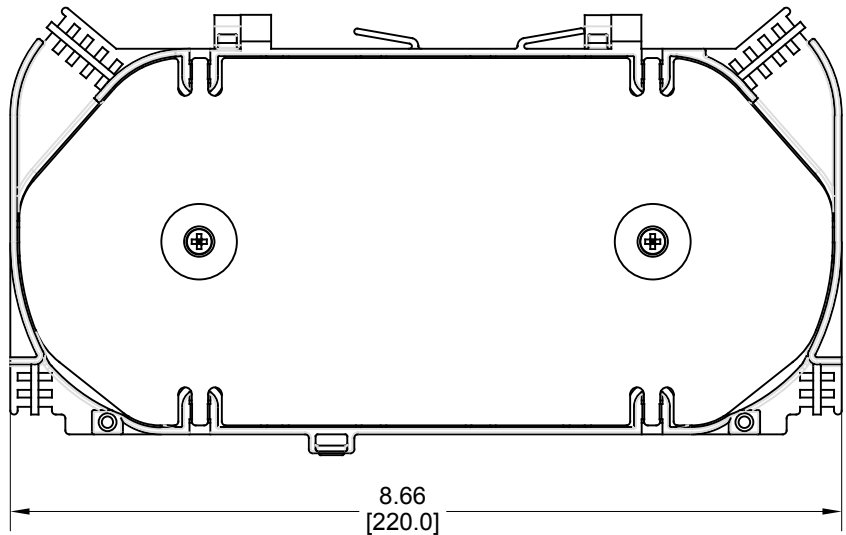

MATERIAL ID	DESCRIPTION
760241378	48F PLASTIC SPLICING TRAY KIT, 1U FIBER OPTIC PANEL

NOTES:

1. SEE COMMSCOPE CATALOG FOR PART NUMBER SUFFIXES TO INDICATE COLOR/PKG.
2. SEE COMMSCOPE CATALOG FOR COMPLETE LIST OF PARTS RELATED TO THE USE OF THIS PRODUCT.
3. DIMENSIONS IN PARENTHESES ARE IN METRIC[MM].
4. PART INCLUDES:

(1) ASSEMBLY, SPLICING TRAY KIT

48F PLASTIC SPLICING TRAY KIT	
COMMSCOPE, INC OF NORTH CAROLINA	
DRAWN BY JW	
DATE 12/3/2018	DWG NO 760241378

REV	DATE	ECR	DESCRIPTION	APPROVED BY
1	12/3/18		INITIAL ISSUE	IZ