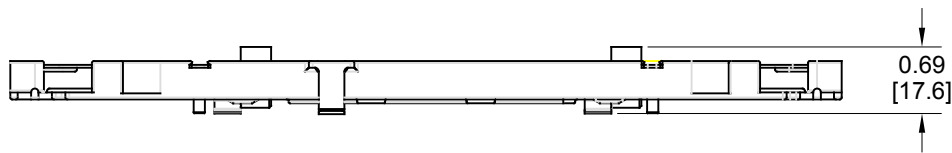

MATERIAL ID	DESCRIPTION
760241378	48F PLASTIC SPLICING TRAY KIT, 1U FIBER OPTIC PANEL

NOTES:

1. SEE COMMSCOPE CATALOG FOR PART NUMBER SUFFIXES TO INDICATE COLOR/PKG.
2. SEE COMMSCOPE CATALOG FOR COMPLETE LIST OF PARTS RELATED TO THE USE OF THIS PRODUCT.
3. DIMENSIONS IN PARENTHESES ARE IN METRIC[MM].
4. PART INCLUDES:

  (1) ASSEMBLY, SPLICING TRAY KIT

48F PLASTIC SPLICING TRAY KIT	
COMMSCOPE, INC OF NORTH CAROLINA	
DRAWN BY JW	
DATE 12/3/2018	DWG NO 760241378

REV	DATE	ECR	DESCRIPTION	APPROVED BY
1	12/3/18		INITIAL ISSUE	IZ