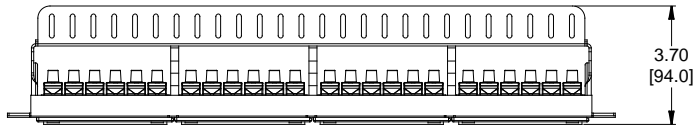

MATERIAL ID	DESCRIPTION
760237060	NETCONNECT DISCRETE DISTRIBUTION MODULE PANEL, CAT6, UTP, 1U, 48 PORT

NOTES:

- SEE COMMSCOPE CATALOG FOR PART NUMBER SUFFIXES TO INDICATE COLOR/PKG.
- SEE COMMSCOPE CATALOG FOR COMPLETE LIST OF PARTS RELATED TO THE USE OF THIS PRODUCT.
- DIMENSIONS ARE IN INCHES[MM].
- PART INCLUDES:
 (4) HOUSING, INTERFACE, 12 PORT
 (48) ASSY, CAT6, UTP, HD SERIES JACK
 (1) PANEL, DDM NETCONNECT 1U CAT6 UTP
 (48) STRAIN RELIEF, BEND LIMITING
 (1) SUPPORT BAR