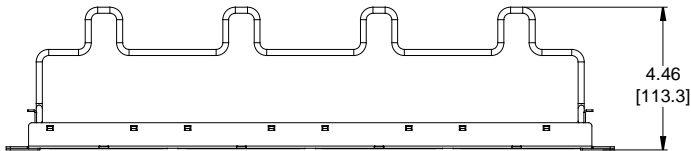

MATERIAL ID	DESCRIPTION
760237052	COMMSCOPE DISCRETE DISTRIBUTION MODULE PANEL, KJ, UTP, 1U, 24 PORT

NOTES:

- SEE COMMSCOPE CATALOG FOR PART NUMBER SUFFIXES TO INDICATE COLOR/PKG.
- SEE COMMSCOPE CATALOG FOR COMPLETE LIST OF PARTS RELATED TO THE USE OF THIS PRODUCT.
- DIMENSIONS ARE IN INCHES[MM].
- PART INCLUDES:  
 (1) M2000 FRAME 1U  
 (4) BEZEL, EVOLVE FOR KJ  
 (1) RETAINER B, 360 REAR CABLE MANAGEMENT  
 (1) STRAP(PACK OF 4)