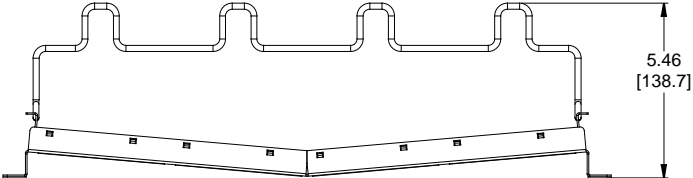

| MATERIAL ID | DESCRIPTION |
|-------------|--|
| 760237045 | COMMSCOPE RECESSED ANGLED DISCRETE DISTRIBUTION MODULE PANEL, SL, UTP, 2U, 48 PORT |

NOTES:

- SEE COMMSCOPE CATALOG FOR PART NUMBER SUFFIXES TO INDICATE COLOR/PKG.
- SEE COMMSCOPE CATALOG FOR COMPLETE LIST OF PARTS RELATED TO THE USE OF THIS PRODUCT.
- DIMENSIONS ARE IN INCHES[MM].
- PART INCLUDES:
 - (1) SL RECESSED ANGLED FRAME 2U
 - (8) SL BEZEL
 - (2) RETAINER B, 360 REAR CABLE MANAGEMENT
 - (2) STRAP(PACK OF 4)