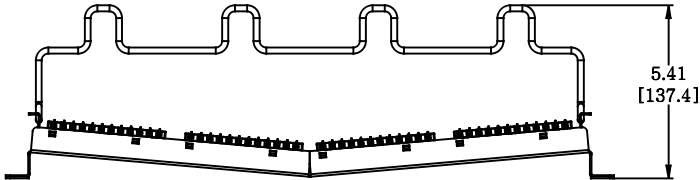

MATERIAL ID	DESCRIPTION
760237037	NETCONNECT RECESSED ANGLED DISTRIBUTION MODULE PANEL,CAT 6A, UTP, 2U, 48 PORT

NOTES:

- SEE COMMSCOPE CATALOG FOR PART NUMBER SUFFIXES TO INDICATE COLOR/PKG.
- SEE COMMSCOPE CATALOG FOR COMPLETE LIST OF PARTS RELATED TO THE USE OF THIS PRODUCT.
- DIMENSIONS ARE IN INCHES[MM].
- PART INCLUDES:
 (2) RECESSED ANGLED FRAME 1U
 (8) ASSEMBLY, UNIVERSAL MODULE BLACK
 (2) RETENER B,360 REAR CABLE MANAGMENT
 (2) STRAP(PACK OF 4)