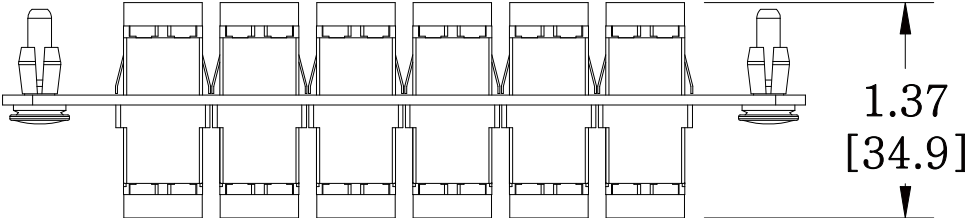

MATERIAL ID	DESCRIPTION
760148361	TeraSPEED®LC, 24 FIBER, BLUE DUPLEX ADAPTER, BLACK PANEL, NO SHUTTER, SINGLE PACK

NOTES:

- SEE UNIPRISE CATALOG FOR PART NUMBER SUFFIXES TO INDICATE COLOR/PKG.
- SEE UNIPRISE CATALOG FOR COMPLETE LIST OF PARTS RELATED TO THE USE OF THIS PRODUCT.
- DIMENSIONS IN PARENTHESES ARE IN METRIC.
- PART INCLUDES:
 (1) PANEL, 24 LC, BLACK
 (12) ADAPTER, DUPLEX LC, BLUE