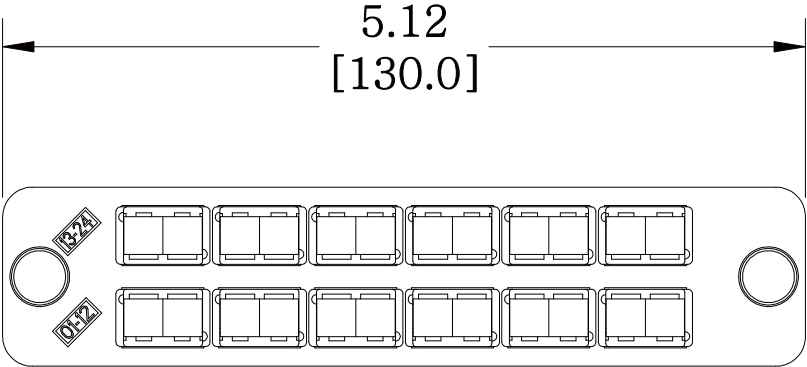

MATERIAL ID	DESCRIPTION
760148361	TeraSPEED®LC, 24 FIBER, BLUE DUPLEX ADAPTER, BLACK PANEL, NO SHUTTER, SINGLE PACK

NOTES:

- SEE UNIPRISE CATALOG FOR PART NUMBER SUFFIXES TO INDICATE COLOR/PKG.
- SEE UNIPRISE CATALOG FOR COMPLETE LIST OF PARTS RELATED TO THE USE OF THIS PRODUCT.
- DIMENSIONS IN PARENTHESES ARE IN METRIC.
- PART INCLUDES:
 (1) PANEL, 24 LC, BLACK
 (12) ADAPTER, DUPLEX LC, BLUE