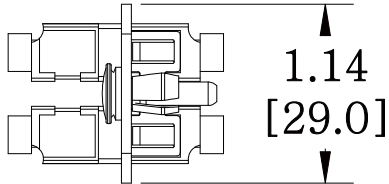

MATERIAL ID	DESCRIPTION
760148361	TeraSPEED®LC, 24 FIBER, BLUE DUPLEX ADAPTER, BLACK PANEL, NO SHUTTER, SINGLE PACK

NOTES:

- SEE UNIPRISE CATALOG FOR PART NUMBER SUFFIXES TO INDICATE COLOR/PKG.
- SEE UNIPRISE CATALOG FOR COMPLETE LIST OF PARTS RELATED TO THE USE OF THIS PRODUCT.
- DIMENSIONS IN PARENTHESES ARE IN METRIC.
- PART INCLUDES:
 (1) PANEL, 24 LC, BLACK
 (12) ADAPTER, DUPLEX LC, BLUE