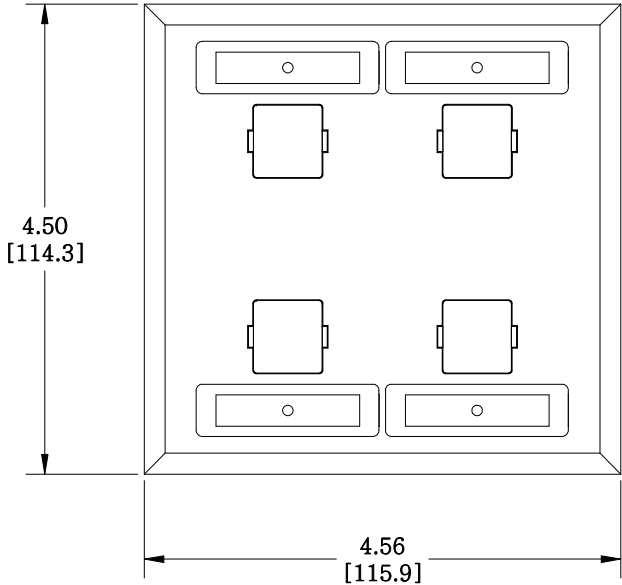

MATERIAL ID	DESCRIPTION
760100875	M24SP-L 4-PORT DOUBLE GANG STAINLESS STEEL FACEPLATE WITH LABEL

NOTES:

- SEE COMMSCOPE CATALOG FOR PART NUMBER SUFFIXES TO INDICATE COLOR/PKG.
- SEE COMMSCOPE CATALOG FOR COMPLETE LIST OF PARTS RELATED TO THE USE OF THIS PRODUCT.
- DIMENSIONS ARE IN INCHES[MM].
- PART INCLUDES:
(1) FACEPLATE

M24SP-L	
COMMSCOPE, INC OF NORTH CAROLINA	

REV	DATE	ECR	DESCRIPTION	APPROVED BY
1	12/10/13		INITIAL ISSUE	PL

DRAWN BY	AW	
DATE	12/10/2013	
DWG NO	760100875	