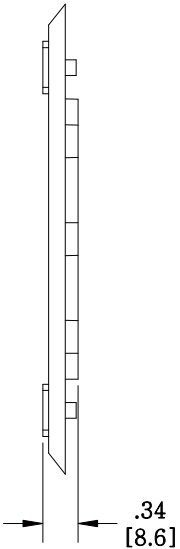

MATERIAL ID	DESCRIPTION
760100875	M24SP-L 4-PORT DOUBLE GANG STAINLESS STEEL FACEPLATE WITH LABEL

NOTES:

- SEE COMMSCOPE CATALOG FOR PART NUMBER SUFFIXES TO INDICATE COLOR/PKG.
- SEE COMMSCOPE CATALOG FOR COMPLETE LIST OF PARTS RELATED TO THE USE OF THIS PRODUCT.
- DIMENSIONS ARE IN INCHES[MM].
- PART INCLUDES:
(1) FACEPLATE

M24SP-L	
COMMSCOPE, INC OF NORTH CAROLINA	

REV	DATE	ECR	DESCRIPTION	APPROVED BY
1	12/10/13		INITIAL ISSUE	PL

DRAWN BY	AW	
DATE	12/10/2013	
DWG NO	760100875	