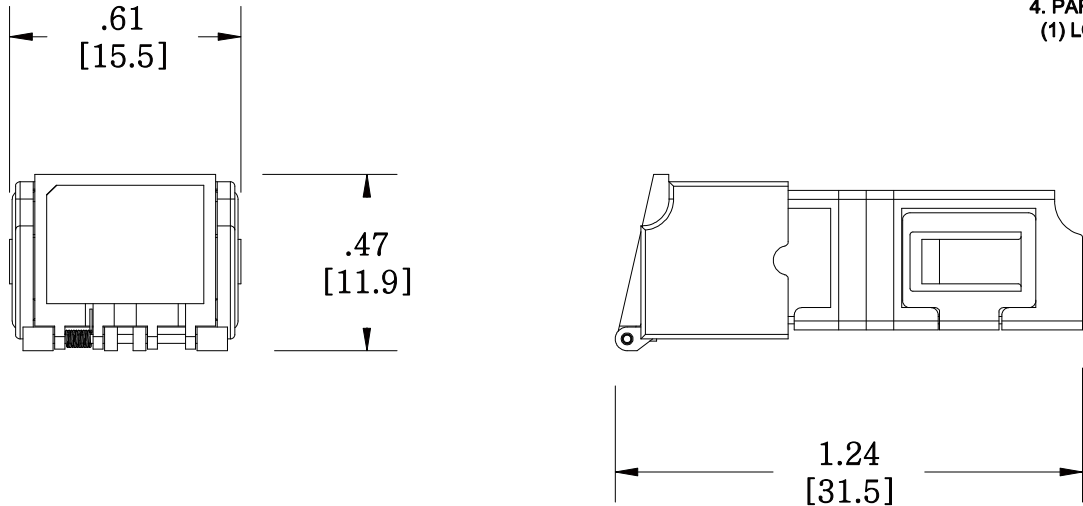

MATERIAL ID	DESCRIPTION
760056036	TeraSPEED®LC-APC DUPLEX LOW PROFILE SUTTERED ADAPTER, GREEN, SINGLE PACK

NOTES:

1. SEE COMMSCOPE CATALOG FOR PART NUMBER SUFFIXES TO INDICATE COLOR/PKG.
2. SEE COMMSCOPE CATALOG FOR COMPLETE LIST OF PARTS RELATED TO THE USE OF THIS PRODUCT.
3. DIMENSIONS IN PARENTHESES ARE IN METRIC.
4. PART INCLUDES:  
(1) LC ADAPTER, DUP, CLEAR SHUTTER, APC, GREEN

AFA-LC02-GR/LP-SHUTTERED

**COMMSCOPE, INC** OF NORTH CAROLINA

REV	DATE	ECR	DESCRIPTION	APPROVED BY	DATE	DWG NO
1	8/8/12		INITIAL ISSUE		8/8/2012	760056036