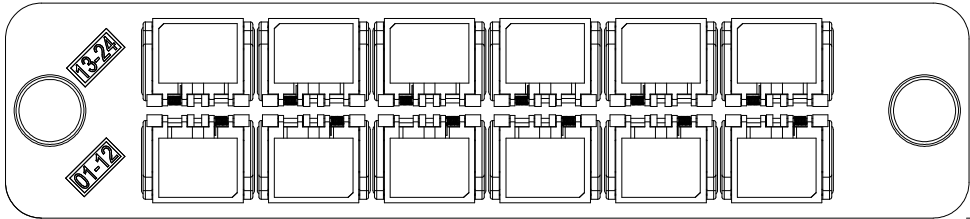

MATERIAL ID	DESCRIPTION
760028357	1000-TYPE ADAPTER PANEL, WITH 12 TeraSPEED® SM DUPLEX LC APC ADAPTERS, GREEN

NOTES:

1. SEE UNIPRISE CATALOG FOR PART NUMBER SUFFIXES TO INDICATE COLOR/PKG.
2. SEE UNIPRISE CATALOG FOR COMPLETE LIST OF PARTS RELATED TO THE USE OF THIS PRODUCT.
3. DIMENSIONS IN PARENTHESES ARE IN METRIC.
4. PART INCLUDES:
 (1) PANEL
 (12) LC ADAPTER, DUP, CLEAR SHUTTER, APC, GREEN

1000-24LC-DPLX-SM-APC

COMMScope, INC OF NORTH CAROLINA

Uniprise

REV	DATE	ECR	DESCRIPTION	APPROVED BY	DATE	DWG NO
1	8/5/12		INITIAL ISSUE		8/5/2012	760028357