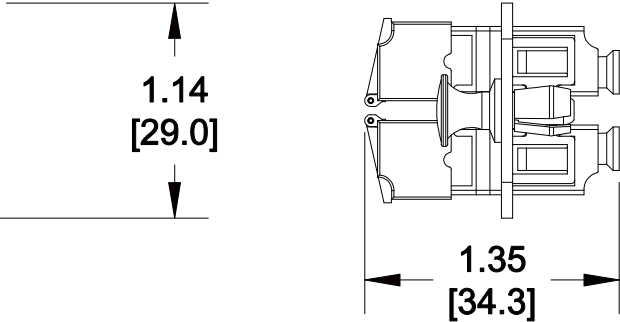

MATERIAL ID	DESCRIPTION
760028357	1000-TYPE ADAPTER PANEL, WITH 12 TeraSPEED® SM DUPLEX LC APC ADAPTERS, GREEN

NOTES:

1. SEE UNIPRISE CATALOG FOR PART NUMBER SUFFIXES TO INDICATE COLOR/PKG.
2. SEE UNIPRISE CATALOG FOR COMPLETE LIST OF PARTS RELATED TO THE USE OF THIS PRODUCT.
3. DIMENSIONS IN PARENTHESES ARE IN METRIC.
4. PART INCLUDES:
 (1) PANEL
 (12) LC ADAPTER, DUP, CLEAR SHUTTER, APC, GREEN

1000-24LC-DPLX-SM-APC

COMMScope, INC OF NORTH CAROLINA

Uniprise

REV	DATE	ECR	DESCRIPTION	APPROVED BY	DATE	DWG NO
1	8/5/12		INITIAL ISSUE		8/5/2012	760028357