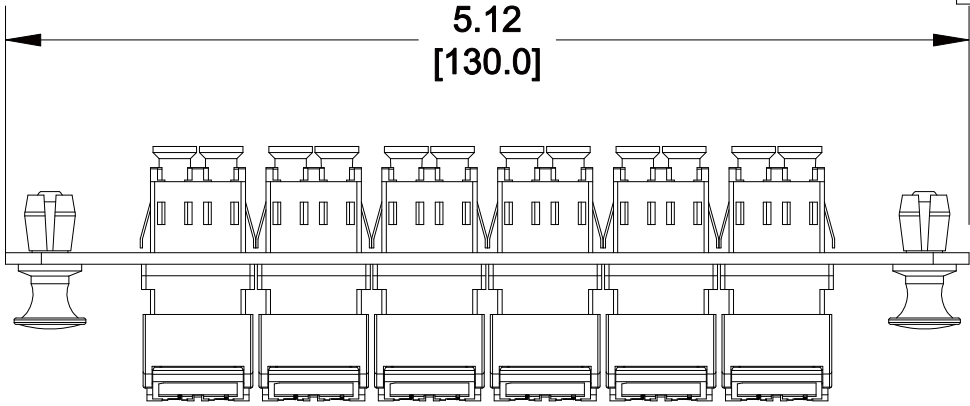

MATERIAL ID	DESCRIPTION
760028357	1000-TYPE ADAPTER PANEL, WITH 12 TeraSPEED® SM DUPLEX LC APC ADAPTERS, GREEN

NOTES:

1. SEE UNIPRISE CATALOG FOR PART NUMBER SUFFIXES TO INDICATE COLOR/PKG.
2. SEE UNIPRISE CATALOG FOR COMPLETE LIST OF PARTS RELATED TO THE USE OF THIS PRODUCT.
3. DIMENSIONS IN PARENTHESES ARE IN METRIC.
4. PART INCLUDES:
 (1) PANEL
 (12) LC ADAPTER, DUP, CLEAR SHUTTER, APC, GREEN