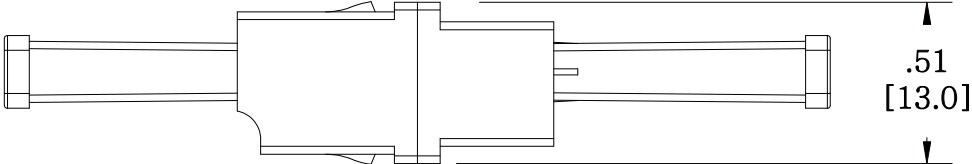

MATERIAL ID	DESCRIPTION
760025338	TeraSPEED® LC SIMPLEX ADAPTER, AQUA, SINGLE PACK

NOTES:

- SEE COMMSCOPE CATALOG FOR PART NUMBER SUFFIXES TO INDICATE COLOR/PKG.
- SEE COMMSCOPE CATALOG FOR COMPLETE LIST OF PARTS RELATED TO THE USE OF THIS PRODUCT.
- DIMENSIONS IN PARENTHESES ARE IN METRIC.
- PART INCLUDES:  
(1) LC SIMPLEX ADAPTER, LAZRSPEED, AQUA