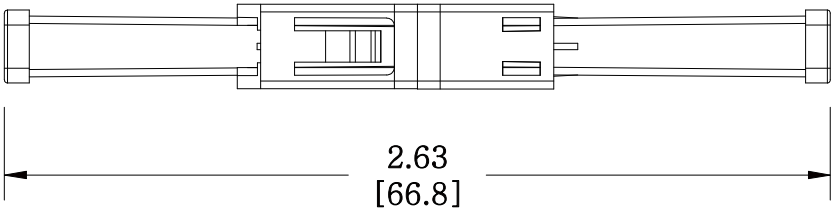

MATERIAL ID	DESCRIPTION
760025338	TeraSPEED® LC SIMPLEX ADAPTER, AQUA, SINGLE PACK

NOTES:

- SEE COMMSCOPE CATALOG FOR PART NUMBER SUFFIXES TO INDICATE COLOR/PKG.
- SEE COMMSCOPE CATALOG FOR COMPLETE LIST OF PARTS RELATED TO THE USE OF THIS PRODUCT.
- DIMENSIONS IN PARENTHESES ARE IN METRIC.
- PART INCLUDES:  
(1) LC SIMPLEX ADAPTER, LAZRSPEED, AQUA