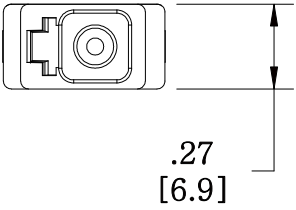

MATERIAL ID	DESCRIPTION
760025338	TeraSPEED® LC SIMPLEX ADAPTER, AQUA, SINGLE PACK

NOTES:

- SEE COMMSCOPE CATALOG FOR PART NUMBER SUFFIXES TO INDICATE COLOR/PKG.
- SEE COMMSCOPE CATALOG FOR COMPLETE LIST OF PARTS RELATED TO THE USE OF THIS PRODUCT.
- DIMENSIONS IN PARENTHESES ARE IN METRIC.
- PART INCLUDES:  
(1) LC SIMPLEX ADAPTER, LAZRSPEED, AQUA