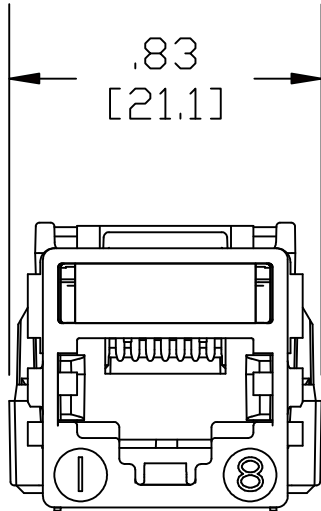

1.19
[30.2]

.83
[21.1]

.76
[19.2]

MATERIAL ID	DESCRIPTION
700206683	MGS400 INFORMATION OUTLET

NOTES:

1. SEE SYSTIMAX CATALOG FOR PART NUMBER SUFFIXES TO INDICATE COLOR/PKG.
2. SEE SYSTIMAX CATALOG FOR COMPLETE LIST OF PARTS RELATED TO THE USE OF THIS PRODUCT.
3. DIMENSIONS IN PARENTHESES ARE IN METRIC.
4. PART INCLUDES:
(1) MODULE

**MGS400 SERIES GigaSPEED® XL
INFORMATION OUTLET**

COMMSCOPE, INC HICKORY, NORTH CAROLINA

SYSTIMAX® SOLUTIONS

DRAWN BY

JW

DATE 2/9/2011

DWG NO. 700206683

REV	DATE	ECR	DESCRIPTION	BY
1	2/9/11		INITIAL ISSUE	