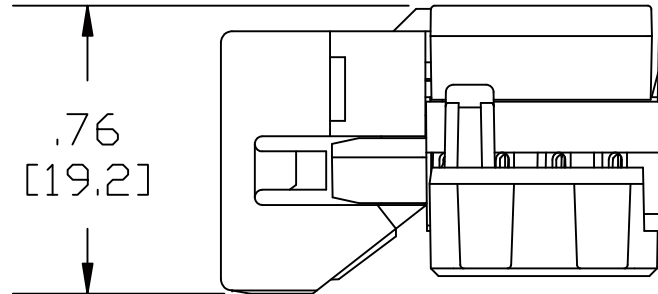

1.19
[30.2]

.83
[21.1]

.76
[19.2]

MATERIAL ID	DESCRIPTION
700206683	MGS400 INFORMATION OUTLET

NOTES:

1. SEE SYSTIMAX CATALOG FOR PART NUMBER SUFFIXES TO INDICATE COLOR/PKG.
2. SEE SYSTIMAX CATALOG FOR COMPLETE LIST OF PARTS RELATED TO THE USE OF THIS PRODUCT.
3. DIMENSIONS IN PARENTHESES ARE IN METRIC.
4. PART INCLUDES:
(1) MODULE