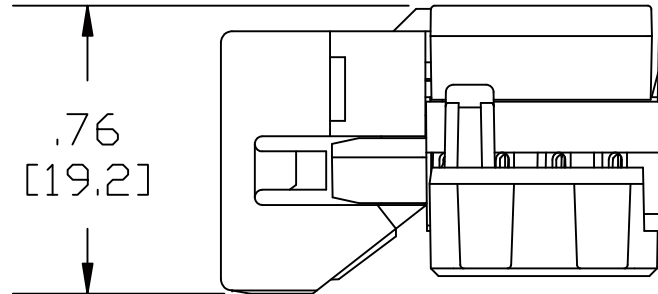

1.19  
[30.2]

.83  
[21.1]

.76  
[19.2]

MATERIAL ID	DESCRIPTION
700206675	MGS400 INFORMATION OUTLET

**NOTES:**

1. SEE SYSTIMAX CATALOG FOR PART NUMBER SUFFIXES TO INDICATE COLOR/PKG.
2. SEE SYSTIMAX CATALOG FOR COMPLETE LIST OF PARTS RELATED TO THE USE OF THIS PRODUCT.
3. DIMENSIONS IN PARENTHESES ARE IN METRIC.
4. PART INCLUDES:  
(1) MODULE