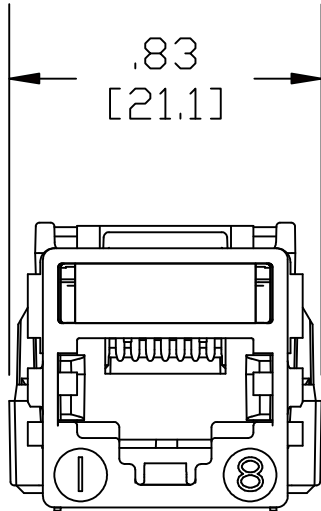

1.19  
[30.2]

.83  
[21.1]

.76  
[19.2]

MATERIAL ID	DESCRIPTION
700206675	MGS400 INFORMATION OUTLET

**NOTES:**

1. SEE SYSTIMAX CATALOG FOR PART NUMBER SUFFIXES TO INDICATE COLOR/PKG.
2. SEE SYSTIMAX CATALOG FOR COMPLETE LIST OF PARTS RELATED TO THE USE OF THIS PRODUCT.
3. DIMENSIONS IN PARENTHESES ARE IN METRIC.
4. PART INCLUDES:  
(1) MODULE

**MGS400 SERIES GigaSPEED® XL  
INFORMATION OUTLET**

**COMMSCOPE, INC** HICKORY, NORTH CAROLINA

**SYSTIMAX® SOLUTIONS**

DRAWN BY

JW

DATE 2/9/2011

DWG NO. 700206675

REV	DATE	ECR	DESCRIPTION	BY
1	2/9/11		INITIAL ISSUE	