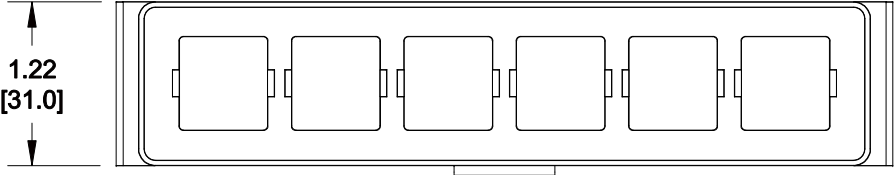

MATERIAL ID	DESCRIPTION
700016520	M224 TYPE M-SERIES ZONE BOX, WHITE

NOTES:

1. SEE COMMSCOPE CATALOG FOR PART NUMBER SUFFIXES TO INDICATE COLOR/PKG.
2. SEE COMMSCOPE CATALOG FOR COMPLETE LIST OF PARTS RELATED TO THE USE OF THIS PRODUCT.
3. DIMENSIONS IN PARENTHESES ARE IN METRIC.
4. PART INCLUDES:
(1) MODULE ADAPTER