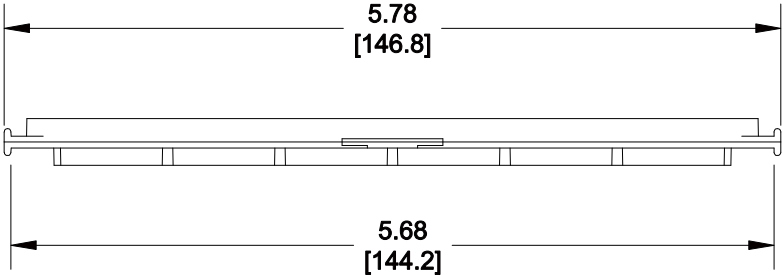

MATERIAL ID	DESCRIPTION
700016520	M224 TYPE M-SERIES ZONE BOX, WHITE

NOTES:

1. SEE COMMSCOPE CATALOG FOR PART NUMBER SUFFIXES TO INDICATE COLOR/PKG.
2. SEE COMMSCOPE CATALOG FOR COMPLETE LIST OF PARTS RELATED TO THE USE OF THIS PRODUCT.
3. DIMENSIONS IN PARENTHESES ARE IN METRIC.
4. PART INCLUDES:
(1) MODULE ADAPTER

M224MSP-262

COMMSCOPE, INC OF NORTH CAROLINA

REV	DATE	ECR	DESCRIPTION	APPROVED BY	DATE	DWG NO
1	8/3/12		INITIAL ISSUE			
					8/3/2012	700016520