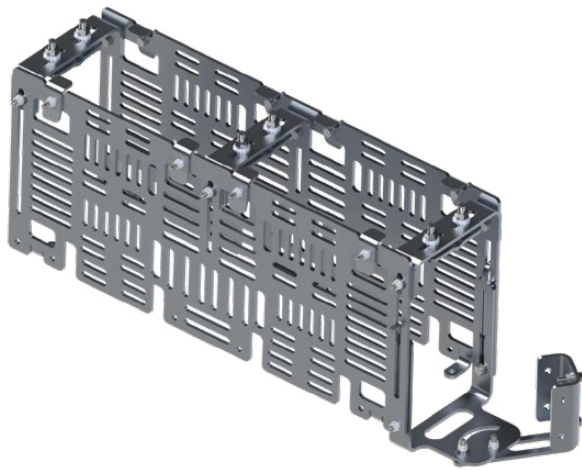

# Small cell strand mount

CommScope's strand mount holds multiple small cell equipment components, delivering fiber and power aerially in the fastest most economical way while keeping the visual space clean.

- Uses existing infrastructure as an unlimited deployment platform
- Is large enough, at 24 in x 12 in x 15 in, to hold multiple small cell radios, two diplexers, and two antennas
- Utilizes face mounting support to provide azimuth adjustment of the antennas

## Benefits

- Allows for network densification without significant changes to the visual space
- Delivers power and fiber aerially—the fastest, most economical delivery method
- More cost-effective to deploy than traditional wood pole mounts
- Can be maintained by wireline certified crews, covering upkeep costs
- Weighs less than nine pounds but holds as much as 61 pounds of equipment, meeting all requirements on strand-mounted small cells
- Allows the use of tie-backs and spreader bars for increased flexibility
- Is packaged completely flat for more efficient shipping and maneuverability