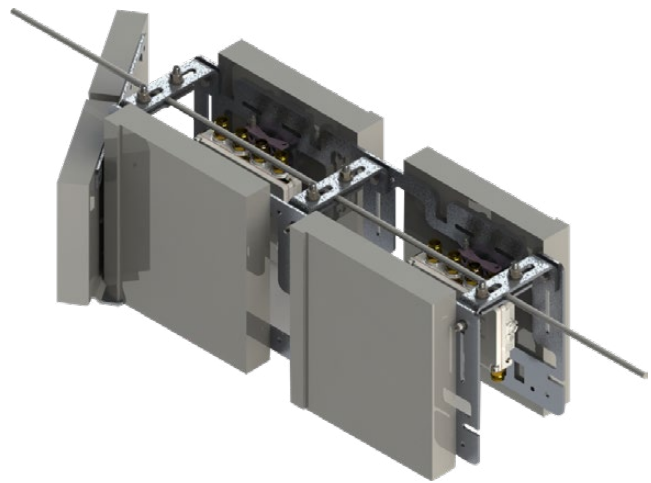

# Small cell strand mount

CommScope's strand mount holds multiple small cell equipment components, delivering fiber and power aerially in the fastest most economical way while keeping the visual space clean.

- Uses existing infrastructure as an unlimited deployment platform
- Is large enough, at 24 in x 12 in x 15 in, to hold multiple small cell radios, two diplexers, and two antennas
- Utilizes face mounting support to provide azimuth adjustment of the antennas

## Benefits

- Allows for network densification without significant changes to the visual space
- Delivers power and fiber aerially—the fastest, most economical delivery method
- More cost-effective to deploy than traditional wood pole mounts
- Can be maintained by wireline certified crews, covering upkeep costs
- Weighs less than nine pounds but holds as much as 61 pounds of equipment, meeting all requirements on strand-mounted small cells
- Allows the use of tie-backs and spreader bars for increased flexibility
- Is packaged completely flat for more efficient shipping and maneuverability