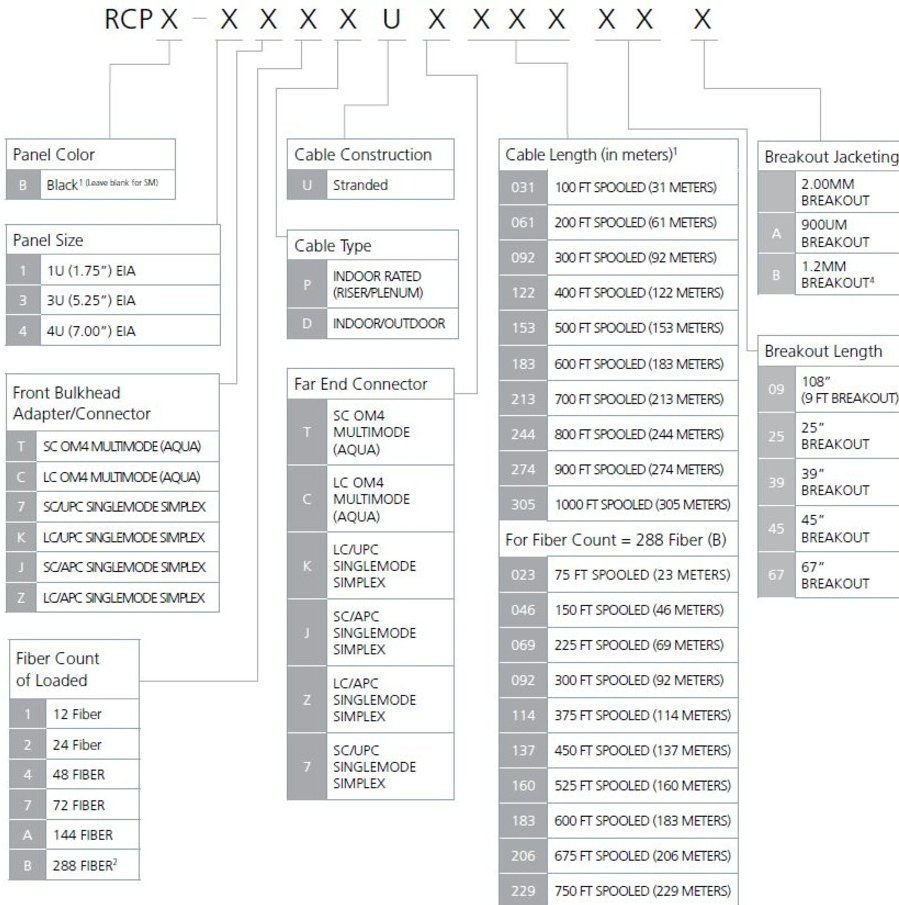

RCP-4KBPUZ04639B

Width	482.6 mm | 19 in
Depth	381 mm | 15 in
Breakout Length	39 in

Ordering Tree

ONLY FOR MULTIMODE VERSION.¹
ONLY AVAILABLE IN RISER/PLENUM (P) CABLE TYPE²
RAPID PANEL IS DESIGNED AND QUALIFIED FOR UP TO 1000' (305 METERS) OF CABLE.³
ONLY AVAILABLE IN LC288 4RU⁴

Material Specifications

Finish	Powder coated
Material Type	Steel

Optical Specifications

Fiber Mode	Singlemode
Fiber Type	G.652.D | G.657.A2/B2