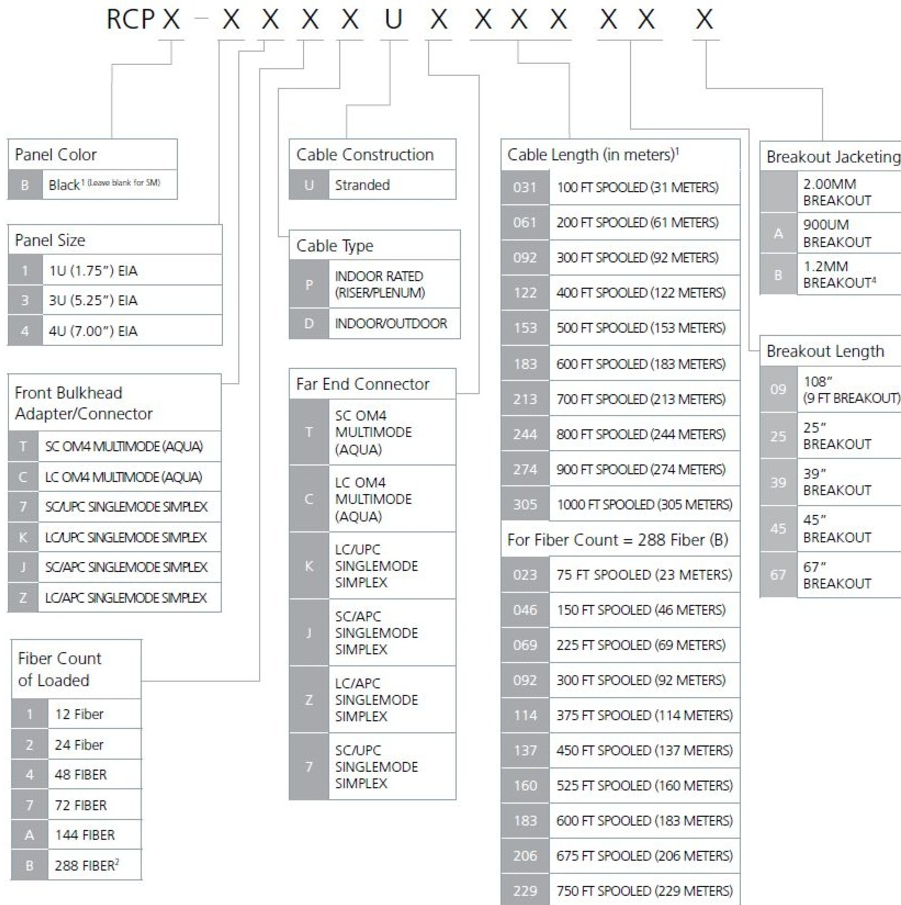

RCP-4KBPUK22945B

Width	482.6 mm | 19 in
Depth	381 mm | 15 in
Breakout Length	45 in

Ordering Tree

ONLY FOR MULTIMODE VERSION.¹
ONLY AVAILABLE IN RISER/PLENUM (P) CABLE TYPE²
RAPID PANEL IS DESIGNED AND QUALIFIED FOR UP TO 1000' (305 METERS) OF CABLE.³
ONLY AVAILABLE IN LC288 4RU⁴

Material Specifications

Finish	Powder coated
Material Type	Steel

Optical Specifications

Fiber Mode	Singlemode
Fiber Type	G.652.D | G.657.A2/B2