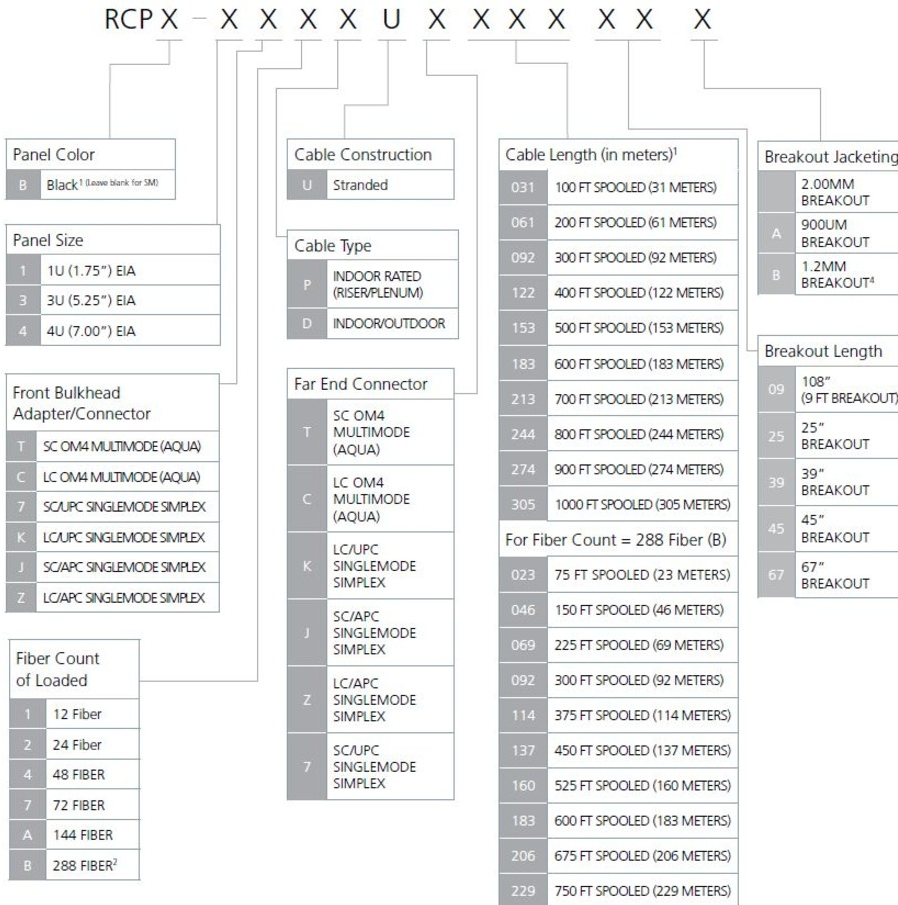

RCP-4KBPUK04639B

Width	482.6 mm | 19 in
Depth	381 mm | 15 in
Breakout Length	39 in

Ordering Tree

ONLY FOR MULTIMODE VERSION.¹
ONLY AVAILABLE IN RISER/PLENUM (P) CABLE TYPE²
RAPID PANEL IS DESIGNED AND QUALIFIED FOR UP TO 1000' (305 METERS) OF CABLE.³
ONLY AVAILABLE IN LC288 4RU⁴

Material Specifications

Finish	Powder coated
Material Type	Steel

Optical Specifications

Fiber Mode	Singlemode
Fiber Type	G.652.D | G.657.A2/B2