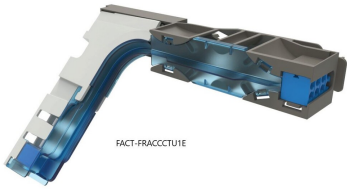

760243106 | FACT-FRACCCTU5E

FACT® cable termination unit (CTU), kit for 5E FACT chassis, accommodates: 1 cable 2.5-14mm or 2 cables 2.5-8.5mm or 4 cables 2.5-5mm or 1 flex tube OD 16mm, only for use in FACT frame

- Cable Termination Units (CTU) kits are very robust and enable quick and easy termination of most cable sizes and types
- Designed for termination of cables directly onto the FACT chassis, allowing the installer to prepare and pre-terminate cables outside the frame