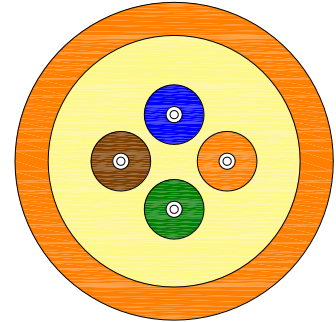

Quad Part Numbers:

Fiber Count	Cable Type	Flame Rating	Fiber Type	Jacket Color	Part Number	
4	4.8mm Quad	Riser	62.5/125 OM1	Orange	1-1553418-1	
				Blue	1553418-1	
				Green	2-1553418-1	
				Red	5-1553418-1	
				Yellow	7-1553418-1	
				Orange	1-1553418-2	
				Blue	1553418-2	
			50/125 OM2	Green	2-1553418-2	
				Red	5-1553418-2	
				Yellow	7-1553418-2	
			50/125 OM3	Aqua	3-1553418-9	
			50/125 OM4	Aqua	4-1553418-9	
			Single-mode OS2	Yellow	7-1553418-3	
			Plenum	62.5/125 OM1	Orange	1-1553419-1
		Blue			1553419-1	
		Green			2-1553419-1	
		Red			5-1553419-1	
		Black			6-1553419-1	
		Yellow			7-1553419-1	
		50/125 OM2			Orange	1-1553419-2
				Blue	1553419-2	
Green	2-1553419-2					
Red	5-1553419-2					
Yellow	7-1553419-2					
50/125 OM3	Aqua	3-1553419-9				
	Orange	1-1553419-4				
	Red	5-1553419-4				
50/125 OM4	Aqua	4-1553419-9				
	Black	6-1553419-5				
Single-mode OS2	Yellow	7-1553419-3