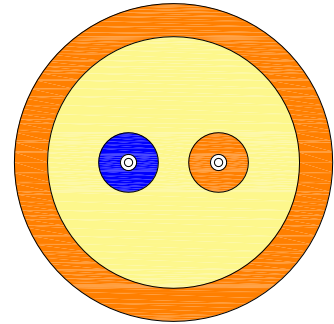

Fiber Count	Cable Type	Flame Rating	Fiber Type	Jacket Color	Part Number	
2	4.8mm Dualan	Riser	62.5/125 OM1	Orange	1-1553416-1	
				Blue	1553416-1	
				Green	2-1553416-1	
				Red	5-1553416-1	
				Yellow	7-1553416-1	
			50/125 OM2	Orange	1-1553416-2	
				Blue	1553416-2	
				Green	2-1553416-2	
				Red	5-1553416-2	
				Yellow	7-1553416-2	
			50/125 OM3	Aqua	3-1553416-9	
			50/125 OM4	Aqua	4-1553416-9	
			Single-mode OS2	Yellow	7-1553416-3	
				Orange	1-1553416-3	
			Plenum	62.5/125 OM1	Orange	1-1553417-1
					Blue	1553417-1
		Green			2-1553417-1	
		Slate			4-1553417-1	
		Red			5-1553417-1	
		50/125 OM2		Yellow	7-1553417-1	
				Orange	1-1553417-2	
				Blue	1553417-2	
				Green	2-1553417-2	
				Brown	3-1553417-2	
		50/125 OM3		Slate	4-1553417-2	
				White	1-1553417-8	
				Red	5-1553417-2	
				Black	6-1553417-2	
				Yellow	7-1553417-2	
				Violet	8-1553417-2	
		50/125 OM4	Rose	9-1553417-2		
			Aqua	1-1553417-9		
Aqua	3-1553417-9					
Blue	1553417-4					
Orange	1-1553417-4					
Green	2-1553417-4					
Slate	4-1553417-4					
White	3-1553417-8					
Red	5-1553417-4					
Black	6-1553417-4					
Single-mode OS2	Yellow	7-1553417-4				
	Violet	8-1553417-4				
	Rose	9-1553417-4				
	Aqua	4-1553417-9				
	Blue	1553417-5				
Single-mode OS2	Green	2-1553417-5				
	Red	5-1553417-5				
Single-mode OS2	Yellow	7-1553417-3