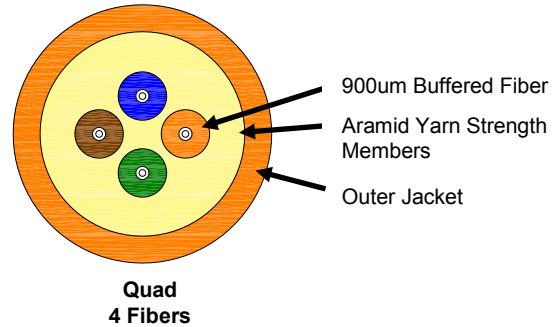

Fiber Optic Interconnect Cables

Description:

CS Connectivity simplex and zipcord interconnect cables are designed for use in jumpers and pigtails. Dual fiber and quad fiber interconnect cables are designed for use in jumpers, pigtails and as horizontal cables. They are all-dielectric and consist of 900µm tight-buffered optical fiber(s) surrounded by aramid yarn strength members and a PVC outer jacket. The cables are available in either Riser or Plenum with Single-mode OS2, 62.5/125µm OM1, 50/125µm OM2, 50/125µm OM3, or 50/125µm OM4 fiber. All fiber types other than OM1 are bend insensitive.

Cable Print:

Cables will be marked every two feet with:

CS CONNECTIVITY < cable type > < fiber type > MM/YY SO< shop order number > XXXXX FEET

Simplex and Zipcord Part Numbers:

Fiber Count	Cable Type	Flame Rating	Fiber Type	Jacket Color	Part Number
1	2.0mm Simplex	Riser	62.5/125 OM1	Orange	1-1553406-1
			50/125 OM2	Orange	1-1553406-2
			50/125 OM3	Aqua	3-1553406-9
			50/125 OM4	Aqua	4-1553406-9
			Single-mode OS2	Yellow	7-1553406-3
		Plenum	62.5/125 OM1	Orange	1-1553407-1
			50/125 OM2	Orange	1-1553407-2
			50/125 OM3	Aqua	3-1553407-9
			50/125 OM4	Aqua	4-1553407-9
			Single-mode OS2	Yellow	7-1553407-3
1	2.9mm Simplex	Riser	62.5/125 OM1	Orange	1-1553408-1
			50/125 OM2	Orange	1-1553408-2
			50/125 OM3	Aqua	3-1553408-9
			50/125 OM4	Aqua	4-1553408-9
			Single-mode OS2	Yellow	7-1553408-3
		Plenum	62.5/125 OM1	Orange	1-1553409-1
			50/125 OM2	Orange	1-1553409-2
			50/125 OM3	Aqua	3-1553409-9
			50/125 OM4	Aqua	4-1553409-9
			Single-mode OS2	Yellow	7-1553409-3
2	1.6mm Zipcord	Plenum	62.5/125 OM1	Orange	1-2193013-1
			50/125 OM2	Orange	1-2193013-2
			50/125 OM3	Aqua	3-2193013-9
			50/125 OM4	Aqua	4-2193013-9
			Single-mode OS2	Yellow	7-2193013-3