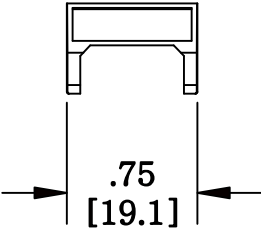

MATERIAL ID	DESCRIPTION
107296725	M60 VOICE INFORMATION OUTLET ICON INSERT,GRAY

**NOTES:**

- SEE SYSTIMAX CATALOG FOR PART NUMBER SUFFIXES TO INDICATE COLOR/PKG.
- SEE SYSTIMAX CATALOG FOR COMPLETE LIST OF PARTS RELATED TO THE USE OF THIS PRODUCT.
- DIMENSIONS IN PARENTHESES ARE IN METRIC.
- PART INCLUDES:  
(1) OUTLET ICON INSERT,GRAY