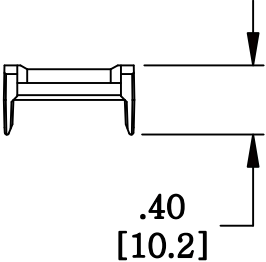

MATERIAL ID	DESCRIPTION
107296725	M60 VOICE INFORMATION OUTLET ICON INSERT,GRAY

**NOTES:**

- SEE SYSTIMAX CATALOG FOR PART NUMBER SUFFIXES TO INDICATE COLOR/PKG.
- SEE SYSTIMAX CATALOG FOR COMPLETE LIST OF PARTS RELATED TO THE USE OF THIS PRODUCT.
- DIMENSIONS IN PARENTHESES ARE IN METRIC.
- PART INCLUDES:  
(1) OUTLET ICON INSERT,GRAY