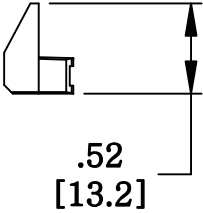

MATERIAL ID	DESCRIPTION
107296725	M60 VOICE INFORMATION OUTLET ICON INSERT,GRAY

**NOTES:**

- SEE SYSTIMAX CATALOG FOR PART NUMBER SUFFIXES TO INDICATE COLOR/PKG.
- SEE SYSTIMAX CATALOG FOR COMPLETE LIST OF PARTS RELATED TO THE USE OF THIS PRODUCT.
- DIMENSIONS IN PARENTHESES ARE IN METRIC.
- PART INCLUDES:  
(1) OUTLET ICON INSERT,GRAY