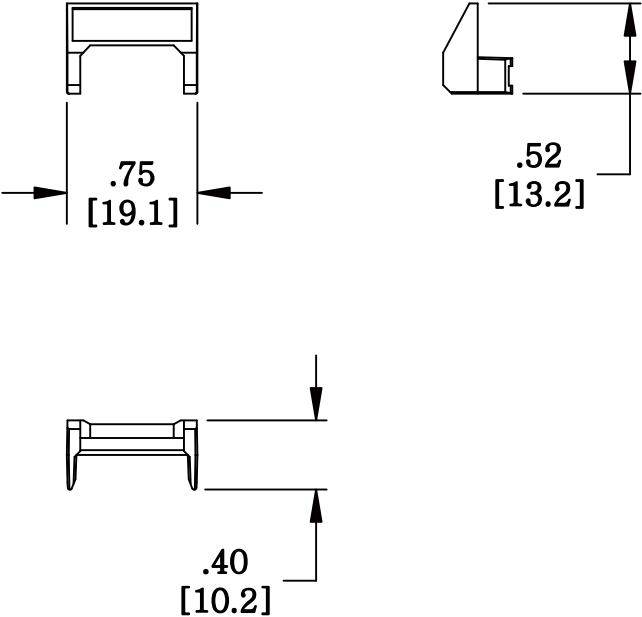

MATERIAL ID	DESCRIPTION
107296352	M60 TELEPHONE INFORMATION OUTLET ICON INSERT,IVORY

NOTES:

- SEE SYSTIMAX CATALOG FOR PART NUMBER SUFFIXES TO INDICATE COLOR/PKG.
- SEE SYSTIMAX CATALOG FOR COMPLETE LIST OF PARTS RELATED TO THE USE OF THIS PRODUCT.
- DIMENSIONS IN PARENTHESES ARE IN METRIC.
- PART INCLUDES:
(1) OUTLET ICON INSERT,IVORY

M60A-246	
COMMSCOPE, INC OF NORTH CAROLINA	
SYSTIMAX® SOLUTIONS	
DRAWN BY AW	
DATE 05/30/2011	DWG NO 107296352

REV	DATE	ECR	DESCRIPTION	APPROVED BY
1	05/30/11		INITIAL ISSUE	