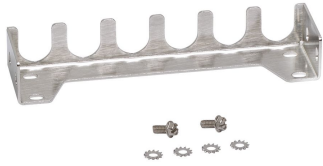

Mounting Brackets, up to 6 cables with 3/8" fittings (12 and 24)

OBSOLETE

Replaced By:

760058685
RMB-6-3/8

InstaPATCH® Plus Attachment Bracket, Rack Mounted, Six 3/8" fittings

Product Classification

Regional Availability	North America
Portfolio	CommScope®
Product Type	Bracket kit

General Specifications

Application	For 12 and 24 fiber trunks
--------------------	----------------------------

Regulatory Compliance/Certifications

Agency	Classification
CHINA-ROHS	Below maximum concentration value
ISO 9001:2015	Designed, manufactured and/or distributed under this quality management system
REACH-SVHC	Compliant as per SVHC revision on www.commscope.com/ProductCompliance
ROHS	Compliant