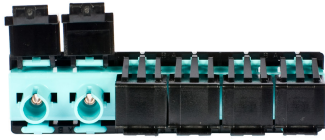

# 700207020 | MFA-ST06-AQ-SHUTTERED

LazrSPEED® ST Multiport Shuttered Adapter, Aqua, Single Pack

## General Specifications

<b>Body Style</b>	Ganged
<b>Color</b>	Aqua
<b>Interface</b>	ST/UPC
<b>Mounting</b>	No flange
<b>Shuttered</b>	Yes
<b>Total Ports, quantity</b>	6