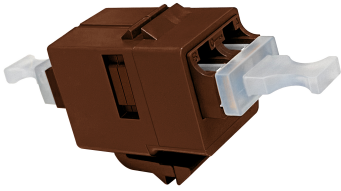

# 1933422-7

---

Fiber Optic LC Duplex Keyed Adapter, SL, Brown, Single Pack

**OBSOLETE**

This product was discontinued on: June 1, 2023

## General Specifications

<b>Body Style</b>	Duplex
<b>Color</b>	Brown
<b>Interface</b>	LC/UPC
<b>Interface Feature</b>	Keyed
<b>Mounting</b>	Square flange
<b>Total Ports, quantity</b>	2