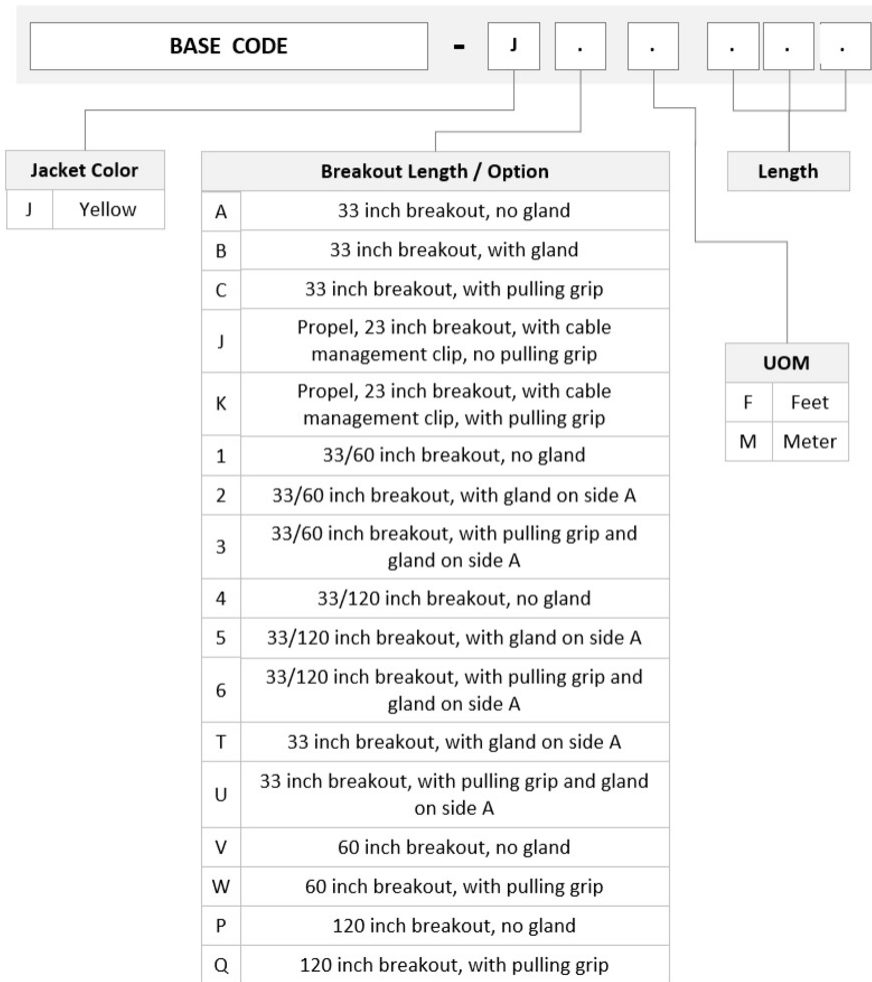

General Specifications

Color, boot A	Black
Color, connector A	Green
Color, boot B	Black
Color, connector B	Green
Construction Type	Stranded
Furcation Color	Yellow
Interface, Connector A	MPO-12/APC Female
Interface, Connector B	MPO-12/APC Female
Jacket Color	Yellow
Polarity	Method B Enhanced (ULL)
Fibers per Subunit, quantity	12
Total Fibers, quantity	24

Dimensions

Breakout Length	33 in
Cable Assembly Length Range (m)	3 – 999
Cable Assembly Length Range (ft)	10 – 999

UGGMPMPCF

Ordering Tree

Optical Specifications

Fiber Mode	Singlemode
Fiber Type	G.657.A2, TeraSPEED®