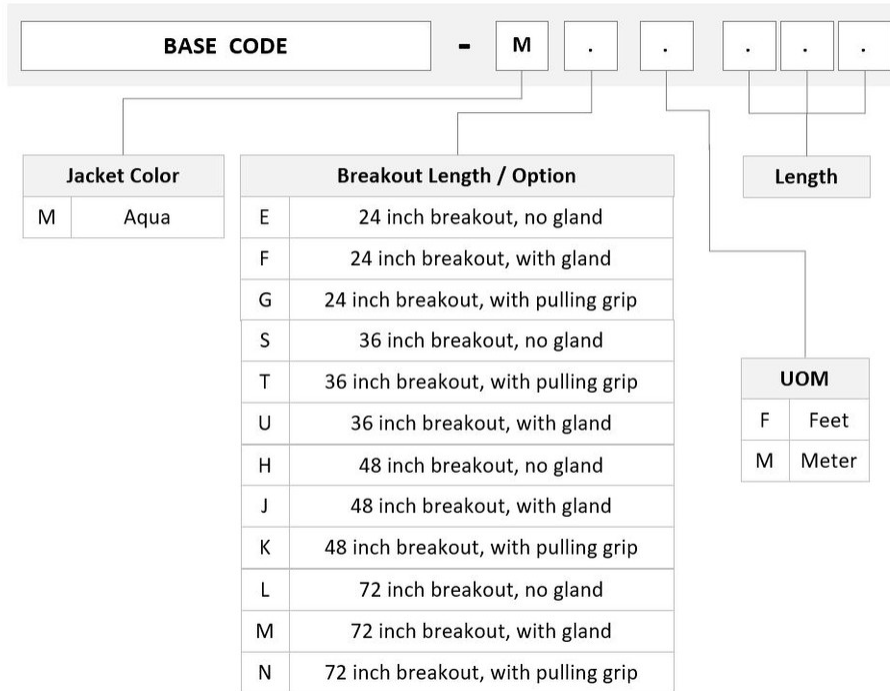

General Specifications

Color, boot A	Black
Color, connector A	Aqua
Color, boot B	Aqua
Color, connector B	Beige
Construction Type	Stranded
Furcation Color	Aqua
Interface, Connector A	MPO-12/UPC Male
Interface, Connector B	LC/UPC
Jacket Color	Aqua
Polarity	Method B Enhanced (ULL)
Fibers per Subunit, quantity	12
Total Fibers, quantity	36

U4XMXL CAG

Dimensions

Cable Assembly Length Range (m) 3 – 999

Cable Assembly Length Range (ft) 7 – 999

Ordering Tree

Optical Specifications

Fiber Mode Multimode

Fiber Type OM4, LazrSPEED®