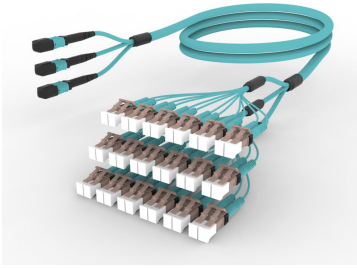

U4XMXLCCAG

Base Product

Ultra Low Loss OM4 MPO12 Pinned to LC/UPC 36-Fiber InstaPATCH® 360 Ruggedized Fanout Cable, Low Smoke Zero Halogen

This product will be discontinued on: April 30, 2024

Replaced By:

U4XMXLCCG

Ultra Low Loss ULL LazrSPEED® 550 MPO(Pinned) to LC/UPC Ruggedized fanout Cable, 36-Fiber, LSZH, 12 fiber PmP 2.0 mm /B2ca

Product Classification

Regional Availability	Europe
Portfolio	CommScope®
Product Type	Ruggedized fanout
Product Brand	SYSTIMAX InstaPATCH® 360
Ordering Note	For lengths greater than 999 ft (304 m), orders must be in meters Minimum length may vary based on cable configuration Not available in the United States or Canada

General Specifications

Color, boot A	Black
Color, connector A	Aqua
Color, boot B	Aqua
Color, connector B	Beige
Construction Type	Stranded
Furcation Color	Aqua
Interface, Connector A	MPO-12/UPC Male
Interface, Connector B	LC/UPC
Jacket Color	Aqua
Polarity	Method B Enhanced (ULL)
Fibers per Subunit, quantity	12
Total Fibers, quantity	36

U4XMXL CAG

Dimensions

Cable Assembly Length Range (m) 3 – 999

Cable Assembly Length Range (ft) 7 – 999

Ordering Tree

Optical Specifications

Fiber Mode Multimode

Fiber Type OM4, LazrSPEED®