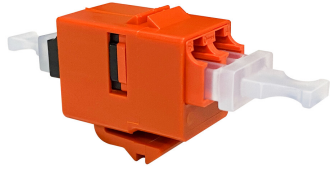

1933285-9

Fiber Optic LC Duplex Keyed Hybrid Adapter, SL, Orange/Black, Single Pack

Product Classification

Regional Availability	Asia Australia/New Zealand EMEA North America
Portfolio	CommScope®
Product Type	Fiber adapter
Product Series	SL Series

General Specifications

Body Style	Duplex
Color	Black Orange
Interface	LC/UPC
Interface Feature	Keyed
Mounting	Square flange
Total Ports, quantity	2

Optical Specifications

Fiber Mode	Multimode Singlemode
-------------------	------------------------