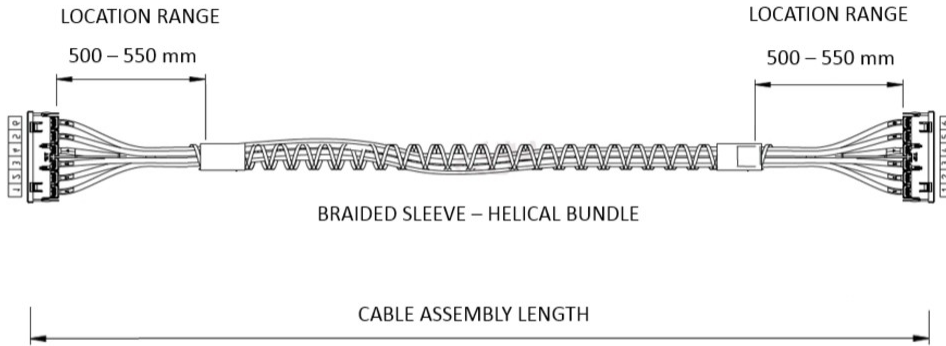

2-2153400-0

Wiring Diagram

Material Specifications

Conductor Material Bare copper

Environmental Specifications

Operating Temperature -10 °C to +60 °C (+14 °F to +140 °F)

Storage Temperature -20 °C to +80 °C (-4 °F to +176 °F)

Environmental Space Low Smoke Fire Retardant Zero Halogen (LSFRZH)

Packaging and Weights

Packaging quantity 1

Regulatory Compliance/Certifications

Agency	Classification
CHINA-ROHS	Below maximum concentration value
REACH-SVHC	Compliant as per SVHC revision on www.commscope.com/ProductCompliance
ROHS	Compliant