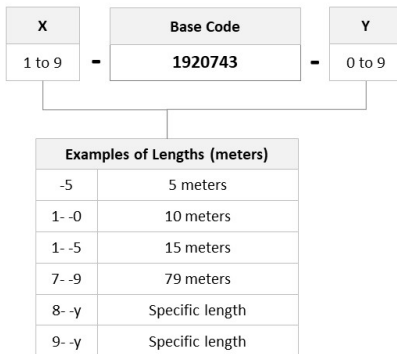

General Specifications

Connector A, quantity	2
Color, boot A	Beige
Color, connector A	Beige
Connector B, quantity	2
Color, boot B	Beige
Color, connector B	Beige
Interface, Connector A	LC/UPC
Interface, Connector B	LC/UPC
Jacket Color	Aqua
Total Fibers, quantity	2

Dimensions

Cord Length	7 m 22.966 ft
Diameter Over Jacket	1.8 mm 0.071 in

Ordering Tree

1920743-7

Optical Specifications

Fiber Mode Multimode
Fiber Type OM3, LazrSPEED®

Environmental Specifications

Environmental Space Low Smoke Zero Halogen (LSZH)