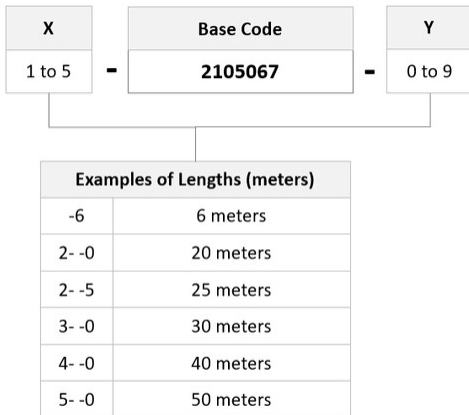

2-2105067-0

Optical Specifications

Fiber Mode Multimode
Fiber Type OM4, LazrSPEED®

Environmental Specifications

Environmental Space Dual Rated LSZH/Riser

Packaging and Weights

Packaging quantity 1

Regulatory Compliance/Certifications

Agency	Classification
CHINA-ROHS	Above maximum concentration value
ROHS	Compliant/Exempted
UK-ROHS	Compliant/Exempted