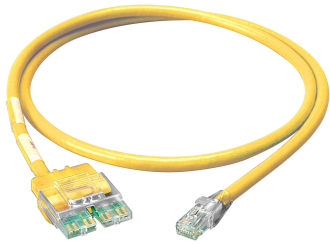

# TP6ATB-YL10

Ultim8 Copper Patch Cord, 4-pair to RJ45, category 6A, yellow, 10 ft

### Replaced By:

C01G5G2

Highband® Cat6A Patch Cord, Front Facing to RJ45 Plug

## Product Classification

<b>Regional Availability</b>	Australia/New Zealand   Latin America   North America
<b>Product Type</b>	Twisted pair patch cord
<b>Product Brand</b>	Ultim 8®