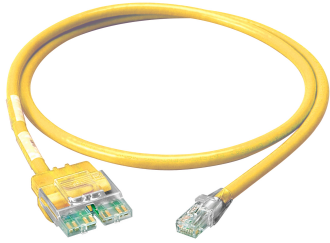

# TP6ATB-YL07

Ultim8 Copper Patch Cord, 4-pair to RJ45, category 6A, yellow, 7 ft

### Replaced By:

C01G5G2 Highband® Cat6A Patch Cord, Front Facing to RJ45 Plug

## Product Classification

<b>Regional Availability</b>	Australia/New Zealand   Latin America   North America
<b>Product Type</b>	Twisted pair patch cord
<b>Product Brand</b>	Ultim 8®