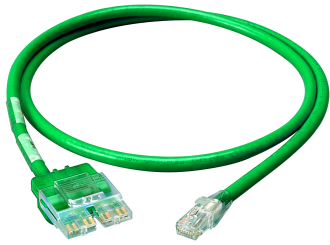

# TP6ATB-GN10

---

Ultim8 Copper Patch Cord, 4-pair to RJ45, category 6A, green, 10 ft

### Replaced By:

C01G5G2

Highband® Cat6A Patch Cord, Front Facing to RJ45 Plug

## Product Classification

<b>Regional Availability</b>	Australia/New Zealand   Latin America   North America
<b>Product Type</b>	Twisted pair patch cord
<b>Product Brand</b>	Ultim 8®