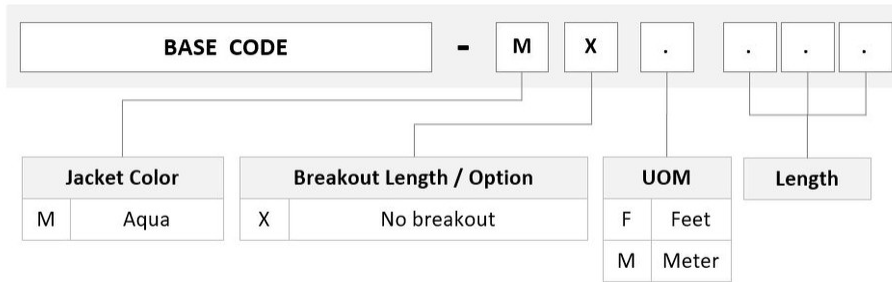

FEXL6LC42

Ordering Tree

Mechanical Specifications

Cable Retention Strength, maximum 11.24 lb @ 0° | 4.40 lb @ 90°

Optical Specifications

Fiber Mode Multimode

Fiber Type OM4, LazrSPEED®

Environmental Specifications

Operating Temperature -10 °C to +60 °C (+14 °F to +140 °F)

Environmental Space Riser

Regulatory Compliance/Certifications

Agency	Classification
ANATEL	Compliant
CHINA-ROHS	Below maximum concentration value
ISO 9001:2015	Designed, manufactured and/or distributed under this quality management system
REACH-SVHC	Compliant as per SVHC revision on www.commscope.com/ProductCompliance
ROHS	Compliant
UK-ROHS	Compliant

Included Products

460125198 – Pre-Radiused LC Connector duplex for 1.6 mm Fiber, multimode