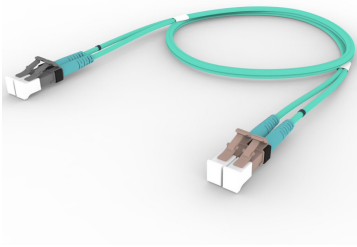

## Base Product

OM4 LC/UPC Keyed Slate to LC/UPC Fiber Patch Cord, 1.6 mm Duplex, Riser

## Product Classification

<b>Regional Availability</b>	Asia   Australia/New Zealand   Europe   Latin America   Middle East /Africa   North America
<b>Portfolio</b>	CommScope®
<b>Product Type</b>	Fiber patch cord, duplex
<b>Product Brand</b>	SYSTIMAX InstaPATCH® 360
<b>Product Series</b>	FEX
<b>Ordering Note</b>	For lengths greater than 999 ft (304 m), orders must be in meters   Minimum length may vary based on cable configuration