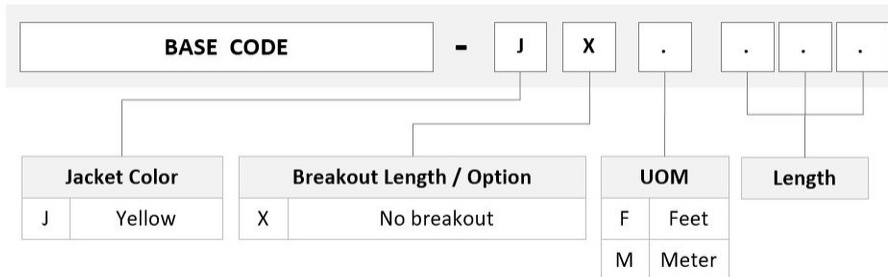

## General Specifications

<b>Connector A, quantity</b>	2
<b>Color, boot A</b>	Blue
<b>Color, connector A</b>	Blue
<b>Connector B, quantity</b>	2
<b>Color, boot B</b>	Blue
<b>Color, connector B</b>	Blue
<b>Interface, Connector A</b>	LC/UPC
<b>Interface Feature, connector A</b>	Keyed
<b>Interface, Connector B</b>	LC/UPC
<b>Jacket Color</b>	Yellow
<b>Polarity</b>	Method B
<b>Total Fibers, quantity</b>	2

## Dimensions

<b>Cable Assembly Length Range (m)</b>	1 – 999
<b>Cable Assembly Length Range (ft)</b>	1 – 999

## Ordering Tree