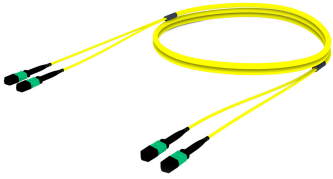

AJGMXMXCF

Base Product

Ultra Low Loss ULL TeraSPEED® MPO(Pinned) to MPO(Pinned) Pre-terminated Trunk Cable, MPO12, 24-Fiber, LSZH, 12 fiber PmP 2.0 mm Dca, Method A

Product Classification

Regional Availability

Asia | Australia/New Zealand | Europe | Latin America | Middle East/Africa | North America

Portfolio

CommScope®

Product Type

Fiber trunk cable assembly

Ordering Note

For additional jacket colors, please contact a CommScope Sales Representative | For lengths greater than 999 ft (304 m), orders must be in meters | Minimum length may vary based on cable configuration

General Specifications

Color, boot A

Black

Color, connector A

Green

Color, boot B

Black

Color, connector B

Green

Construction Type

Stranded

Furcation Color

Yellow

Interface, Connector A

MPO-12/APC Male

Interface, Connector B