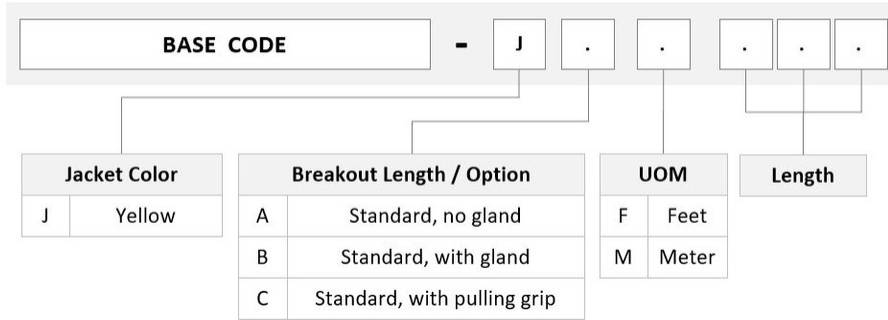

AJGMXMPAH

Mechanical Specifications

Cable Retention Strength, maximum 11.24 lb @ 0° | 4.40 lb @ 90°

Optical Specifications

Fiber Mode Singlemode

Fiber Type G.652.D | G.657.A2, TeraSPEED®

Environmental Specifications

Operating Temperature -10 °C to +60 °C (+14 °F to +140 °F)

Environmental Space Dual Rated LSZH/Riser | Indoor

Regulatory Compliance/Certifications

Agency	Classification
ANATEL	Compliant
CHINA-ROHS	Above maximum concentration value
ISO 9001:2015	Designed, manufactured and/or distributed under this quality management system
REACH-SVHC	Compliant as per SVHC revision on www.commscope.com/ProductCompliance
ROHS	Compliant/Exempted
UK-ROHS	Compliant/Exempted

Included Products

760237975 N-048-MP-8G1-F12YL/D	-	Fiber indoor cable, Low Smoke Zero Halogen Riser MPO Trunk, 48 fiber multi-unit with 12 fiber subunits, Gel-free, Singlemode G.657.A2/B2, Feet jacket marking, Yellow jacket color, Dca flame rating