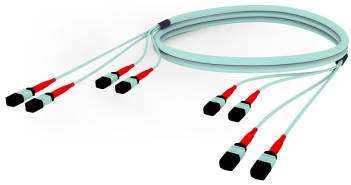

# AGX2X2XBL

## Base Product

OM4 MPO24 (Pinned) to MPO24 (Pinned), Fiber Trunk Cable Assembly, 96-Fiber, Method A, Plenum

## General Specifications

<b>Color, boot A</b>	Red
<b>Color, connector A</b>	Aqua
<b>Color, boot B</b>	Red
<b>Color, connector B</b>	Aqua
<b>Construction Type</b>	Stranded
<b>Furcation Color</b>	Aqua
<b>Interface, Connector A</b>	MPO-24/UPC Male
<b>Interface, Connector B</b>	MPO-24/UPC Male
<b>Jacket Color</b>	Aqua
<b>Polarity</b>	Method A
<b>Fibers per Subunit, quantity</b>	24
<b>Total Fibers, quantity</b>	96