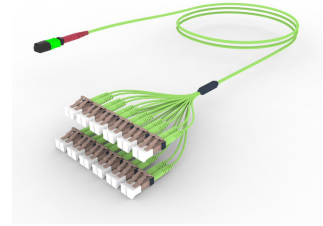

## Ultra Low Loss OM5 MPO24 Unpinned to LC/UPC 24-Fiber Plenum Array Cord

## Product Classification

<b>Regional Availability</b>	Asia   Australia/New Zealand   Europe   Latin America   Middle East /Africa   North America
<b>Portfolio</b>	CommScope®
<b>Product Type</b>	Fiber array cable assembly
<b>Product Brand</b>	SYSTIMAX ULL
<b>Ordering Note</b>	For additional jacket colors, please contact a CommScope Sales Representative   For lengths greater than 999 ft (304 m), orders must be in meters   Minimum length may vary based on cable configuration

## General Specifications

<b>Color, boot A</b>	Red
<b>Color, connector A</b>	Lime green
<b>Color, boot B</b>	Lime green
<b>Color, connector B</b>	Beige
<b>Construction Type</b>	Stranded
<b>Furcation Color</b>	Lime green
<b>Interface, Connector A</b>	MPO-24/UPC Female
<b>Interface, Connector B</b>	LC/UPC
<b>Jacket Color</b>	Lime green
<b>Polarity</b>	Method B Enhanced (ULL)
<b>Fibers per Subunit, quantity</b>	24
<b>Total Fibers, quantity</b>	24