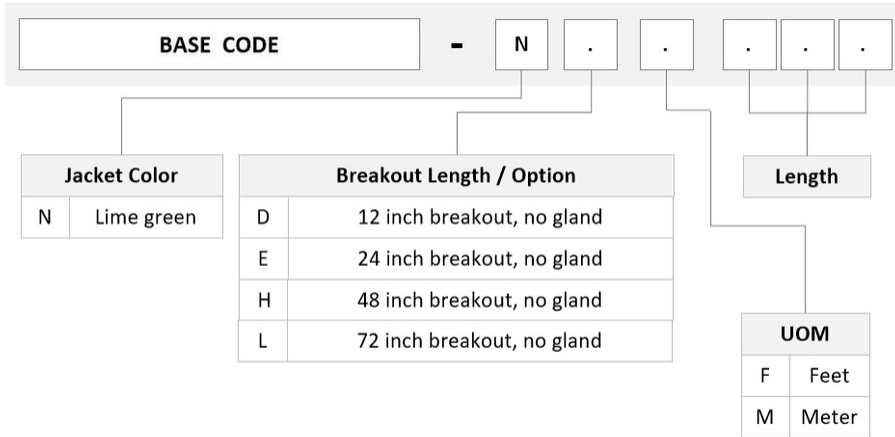

UQV2PLCHF

Ordering Tree

Mechanical Specifications

Cable Retention Strength, maximum 11.24 lb @ 0 ° | 4.40 lb @ 90 °

Optical Specifications

Fiber Mode Multimode

Fiber Type OM5, LazrSPEED®

Environmental Specifications

Operating Temperature -10 °C to +60 °C (+14 °F to +140 °F)

Environmental Space Indoor | Plenum

Regulatory Compliance/Certifications

Agency	Classification
ISO 9001:2015	Designed, manufactured and/or distributed under this quality management system

Included Products

760235986 P-024-MP-5G-F36LM	- Fiber indoor cable, LazrSPEED® Plenum MPO Light Duty for Patchcords, 24 fiber, Multimode OM5, Feet jacket marking, Lime green jacket color
860634624	- LazrSPEED® Elite MPO Female 24 Fiber Connector, lime green
860649627	- LC/UPC Connector, Multimode, Beige, Short Boot