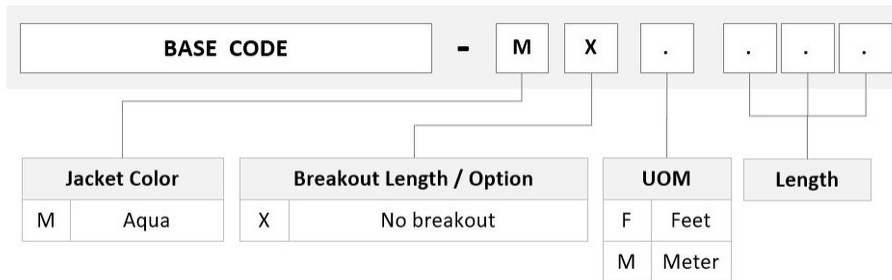

FDXL6SC21

Base Product

OM4 LC/UPC Keyed Slate to SC/UPC Fiber Patch Cord, 1.6 mm Simplex, Plenum

Product Classification

Regional Availability	Asia Australia/New Zealand Europe Latin America Middle East /Africa North America
Portfolio	CommScope®
Product Type	Fiber patch cord, simplex
Product Brand	SYSTIMAX InstaPATCH® 360
Product Series	FDX
Ordering Note	For lengths greater than 999 ft (304 m), orders must be in meters Minimum length may vary based on cable configuration

General Specifications

Color, boot A	Aqua
Color, connector A	Slate
Color, boot B	Aqua
Color, connector B	Beige
Interface, Connector A	LC/UPC
Interface Feature, connector A	Keyed
Interface, Connector B	SC/UPC
Jacket Color	Aqua
Polarity	Method B
Total Fibers, quantity	1

Dimensions

Cable Assembly Length Range (m)	1 – 999
Cable Assembly Length Range (ft)	1 – 999
Diameter Over Jacket	1.6 mm 0.063 in

FDXL6SC21

Ordering Tree

Mechanical Specifications

Cable Retention Strength, maximum 11.24 lb @ 0 ° | 4.40 lb @ 90 °