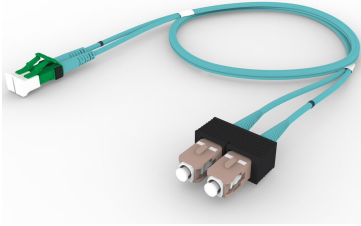

# FDXL4SC42

## Base Product

OM4 LC/UPC Keyed Green to SC/UPC Fiber Patch Cord, 1.6 mm Duplex, Plenum

## Product Classification

<b>Regional Availability</b>	Asia   Australia/New Zealand   Europe   Latin America   Middle East /Africa   North America
<b>Portfolio</b>	CommScope®
<b>Product Type</b>	Fiber patch cord, duplex
<b>Product Brand</b>	SYSTIMAX InstaPATCH® 360
<b>Product Series</b>	FDX
<b>Ordering Note</b>	For lengths greater than 999 ft (304 m), orders must be in meters   Minimum length may vary based on cable configuration

## General Specifications

<b>Color, boot A</b>	Aqua
<b>Color, connector A</b>	Green
<b>Color, boot B</b>	Aqua
<b>Color, connector B</b>	Beige
<b>Interface, Connector A</b>	LC/UPC
<b>Interface Feature, connector A</b>	Keyed
<b>Interface, Connector B</b>	SC/UPC
<b>Jacket Color</b>	Aqua
<b>Polarity</b>	Method B
<b>Total Fibers, quantity</b>	2