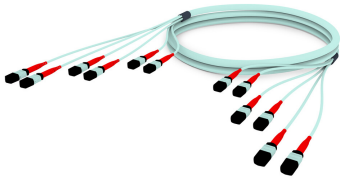

AGX2P2PBM

Base Product

OM4 MPO24 (Unpinned) to MPO24 (Unpinned), Fiber Trunk Cable Assembly, 144-Fiber, Method A, Plenum

Product Classification

Regional Availability

Asia | Australia/New Zealand | China | Europe | India | Latin America | Middle East/Africa | North America

Portfolio

CommScope®

Product Type

Fiber trunk cable assembly

Ordering Note

For lengths greater than 999 ft (304 m), orders must be in meters | Minimum length may vary based on cable configuration

General Specifications

| | |
|-------------------------------------|-------------------|
| Color, boot A | Red |
| Color, connector A | Aqua |
| Color, boot B | Red |
| Color, connector B | Aqua |
| Construction Type | Stranded |
| Furcation Color | Aqua |
| Interface, Connector A | MPO-24/UPC Female |
| Interface, Connector B | MPO-24/UPC Female |
| Jacket Color | Aqua |
| Polarity | Method A |
| Fibers per Subunit, quantity | 24 |
| Total Fibers, quantity | 144 |

Dimensions

| | |
|---|----------|
| Cable Assembly Length Range (m) | 3 – 999 |
| Cable Assembly Length Range (ft) | 10 – 999 |

Ordering Tree

AGX2P2PBM

Mechanical Specifications

Cable Retention Strength, maximum 11.24 lb @ 0° | 4.40 lb @ 90°