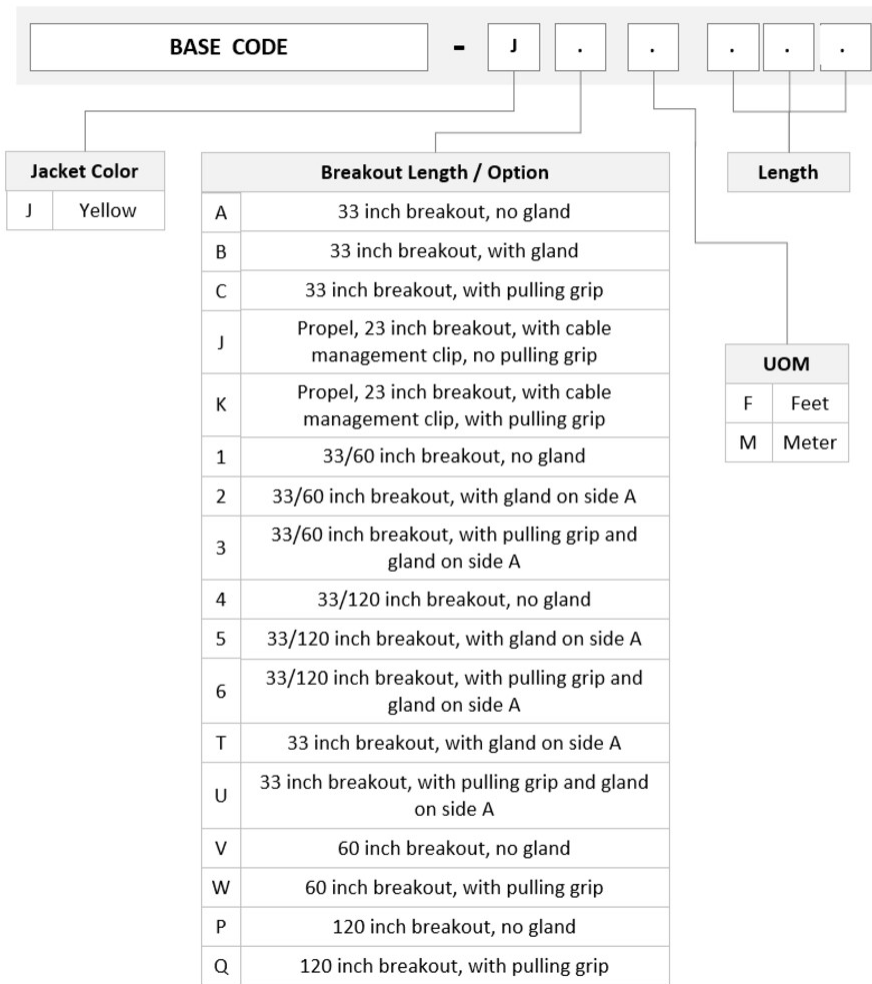

AGGMXUCCM

Optical Specifications

Fiber Mode	Singlemode
Fiber Type	G.657.A2, TeraSPEED®

Environmental Specifications

Operating Temperature	-10 °C to +60 °C (+14 °F to +140 °F)
EN50575 CPR Cable EuroClass Fire Performance	Dca
Environmental Space	Indoor | Plenum

Regulatory Compliance/Certifications

Agency	Classification
ANATEL	Compliant