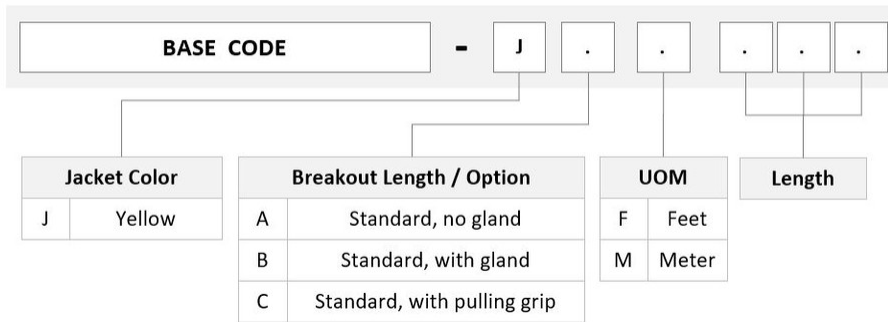

Replaced By:

A3GMXMPAM

Singlemode MPO12 (Pinned) to MPO12 (Unpinned), Fiber Trunk Cable Assembly, 144-Fiber, B2ca, Method A, Low Smoke Zero Halogen

Product Classification

Regional Availability	Europe
Portfolio	CommScope®
Product Type	Fiber trunk cable assembly
Ordering Note	For lengths greater than 999 ft (304 m), orders must be in meters Minimum length may vary based on cable configuration

General Specifications

Color, boot A	Black
Color, connector A	Green
Color, boot B	Black
Color, connector B	Green
Construction Type	Stranded
Furcation Color	Yellow
Interface, Connector A	MPO-12/APC Male
Interface, Connector B	MPO-12/APC Female
Jacket Color	Yellow
Polarity	Method A
Fibers per Subunit, quantity	12
Total Fibers, quantity	144

A3GMXMPAM

Dimensions

Cable Assembly Length Range (m) 3 – 999

Cable Assembly Length Range (ft) 10 – 999

Ordering Tree

Mechanical Specifications

Cable Retention Strength, maximum 11.24 lb @ 0 ° | 4.40 lb @ 90 °