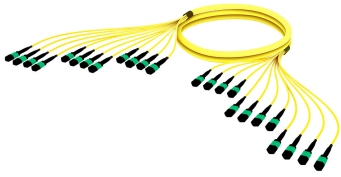

A3GMXMPAM

Base Product

Singlemode MPO12 (Pinned) to MPO12 (Unpinned), Fiber Trunk Cable Assembly, 144-Fiber, B2ca, Method A, Low Smoke Zero Halogen

OBSOLETE

This product was discontinued on: April 30, 2024

Replaced By:

A3GMXMPAM

Singlemode MPO12 (Pinned) to MPO12 (Unpinned), Fiber Trunk Cable Assembly, 144-Fiber, B2ca, Method A, Low Smoke Zero Halogen

Product Classification

Regional Availability	Europe
Portfolio	CommScope®
Product Type	Fiber trunk cable assembly
Ordering Note	For lengths greater than 999 ft (304 m), orders must be in meters Minimum length may vary based on cable configuration

General Specifications

Color, boot A	Black
Color, connector A	Green
Color, boot B	Black
Color, connector B	Green
Construction Type	Stranded
Furcation Color	Yellow
Interface, Connector A	MPO-12/APC Male
Interface, Connector B	MPO-12/APC Female
Jacket Color	Yellow
Polarity	Method A
Fibers per Subunit, quantity	12
Total Fibers, quantity	144

A3GMXMPAM

Dimensions

Cable Assembly Length Range (m) 3 – 999

Cable Assembly Length Range (ft) 10 – 999

Ordering Tree

Mechanical Specifications

Cable Retention Strength, maximum 11.24 lb @ 0 ° | 4.40 lb @ 90 °