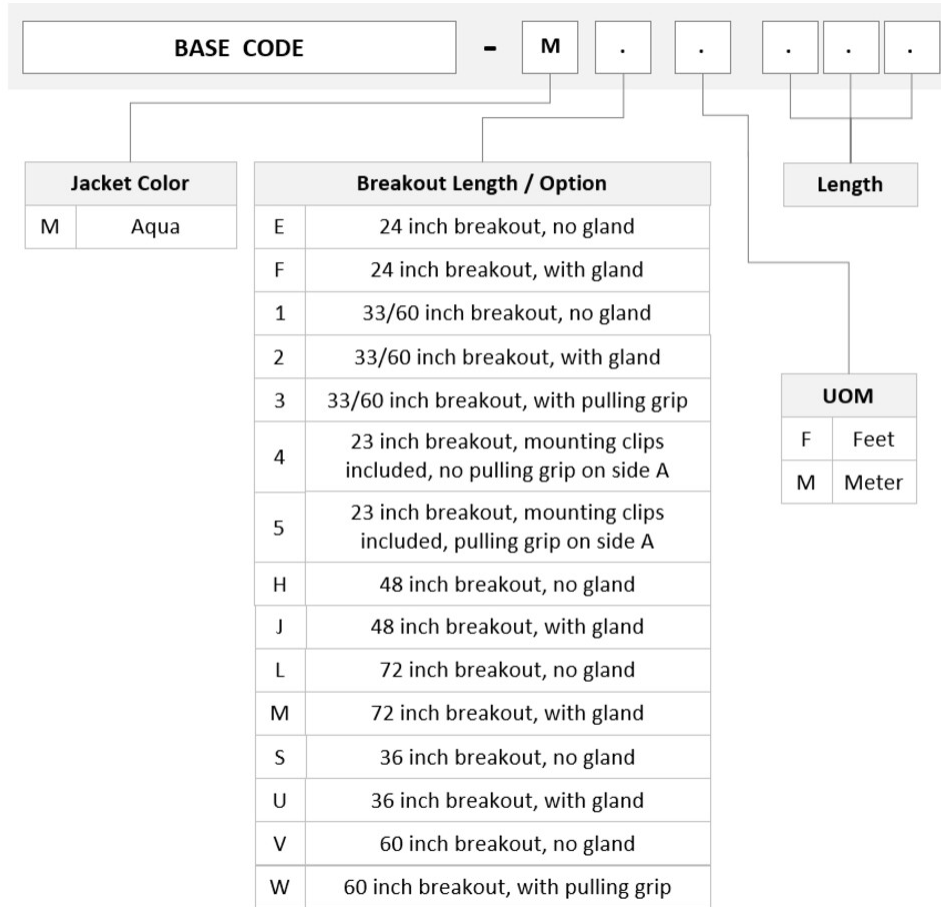

General Specifications

Color, boot A	Black
Color, connector A	Black
Color, boot B	Blue
Color, connector B	Black
Construction Type	Stranded
Furcation Color	Aqua
Interface, Connector A	MPO-12/UPC Female
Interface, Connector B	LC/UPC
Interface Feature, connector B	Uniboot
Jacket Color	Aqua
Polarity	Method B Enhanced (ULL)
Fibers per Subunit, quantity	12
Total Fibers, quantity	48

Dimensions

Cable Assembly Length Range (m)	3 – 999
--	---------

ULXMPLUCH

Cable Assembly Length Range (ft)

10 – 999

Ordering Tree

Optical Specifications

Fiber Mode