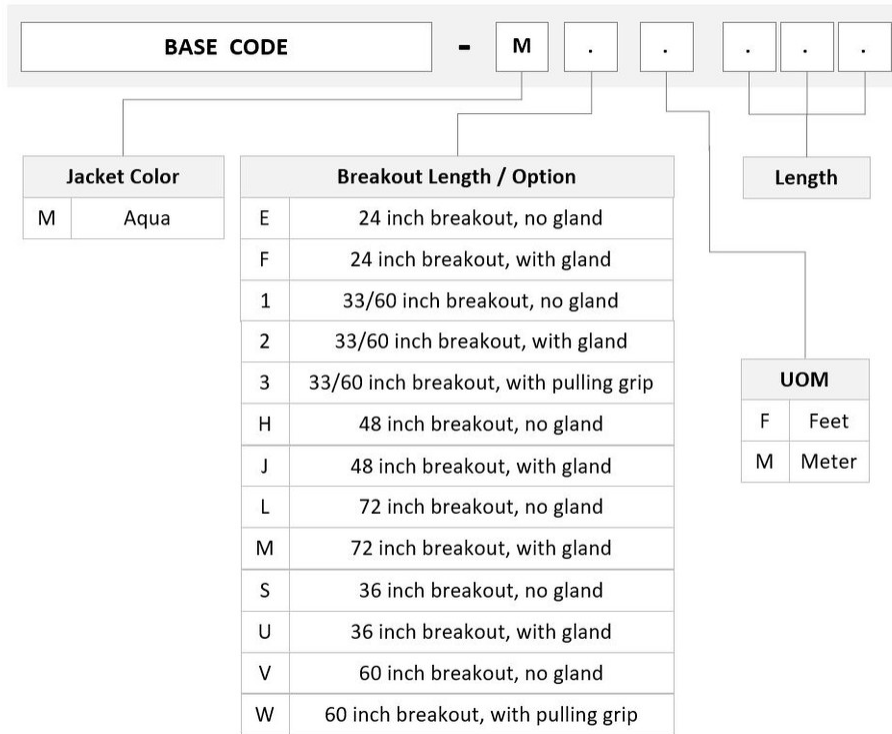

## General Specifications

<b>Color, boot A</b>	Blue
<b>Color, connector A</b>	Black
<b>Color, boot B</b>	Blue
<b>Color, connector B</b>	Black
<b>Construction Type</b>	Stranded
<b>Furcation Color</b>	Aqua
<b>Interface, Connector A</b>	LC/UPC
<b>Interface Feature, connector A</b>	ULL
<b>Interface, Connector B</b>	LC/UPC
<b>Interface Feature, connector B</b>	ULL
<b>Jacket Color</b>	Aqua
<b>Fibers per Subunit, quantity</b>	12
<b>Total Fibers, quantity</b>	12

## Ordering Tree