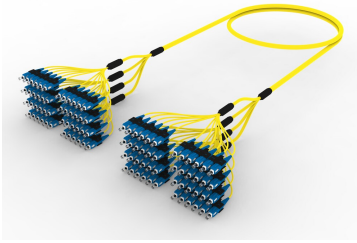

ULGSCSCCH

Base Product

Ultra Low Loss ULL TeraSPEED® SC/UPC to SC/UPC Ruggedized fanout Cable, 48-Fiber, Plenum, 12 fiber PmP 2.0 mm Dca

Product Classification

Regional Availability	Asia Australia/New Zealand Europe Latin America Middle East/Africa North America
Portfolio	CommScope®
Product Type	Ruggedized fanout
Product Brand	SYSTIMAX ULL
Ordering Note	For additional jacket colors, please contact a CommScope Sales Representative For lengths greater than 999 ft (304 m), orders must be in meters Minimum length may vary based on cable configuration

General Specifications

Color, boot A	Blue
Color, connector A	Green
Color, boot B	Blue
Color, connector B	Blue
Construction Type	Stranded
Furcation Color	Yellow
Interface, Connector A	SC/UPC
Interface Feature, connector A	ULL
Interface, Connector B	SC/UPC
Interface Feature, connector B	ULL
Jacket Color	Yellow
Fibers per Subunit, quantity	12
Total Fibers, quantity	48

Dimensions

Cable Assembly Length Range (m)	3 – 305
--	---------

Ordering Tree

Optical Specifications

Fiber Mode	Singlemode
Fiber Type	G.657.A2, TeraSPEED®

Environmental Specifications

Operating Temperature	-10 °C to +60 °C (+14 °F to +140 °F)
EN50575 CPR Cable EuroClass Fire Performance	Dca
Environmental Space	Indoor Plenum