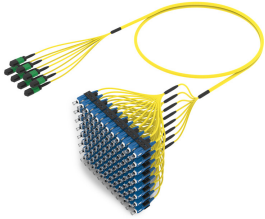

## Base Product

Ultra Low Loss ULL TeraSPEED® MPO(Pinned) to SC/UPC Ruggedized fanout Cable, 96-Fiber, Plenum, 12 fiber PmP 2.0 mm Dca

## Product Classification

<b>Regional Availability</b>	Asia   Australia/New Zealand   Europe   Latin America   Middle East/Africa   North America
<b>Portfolio</b>	CommScope®
<b>Product Type</b>	Ruggedized fanout
<b>Product Brand</b>	SYSTIMAX ULL
<b>Ordering Note</b>	For additional jacket colors, please contact a CommScope Sales Representative   For lengths greater than 999 ft (304 m), orders must be in meters   Minimum length may vary based on cable configuration

## General Specifications

<b>Color, boot A</b>	Black
<b>Color, connector A</b>	Green
<b>Color, boot B</b>	Blue
<b>Color, connector B</b>	Blue
<b>Construction Type</b>	Stranded
<b>Furcation Color</b>	Yellow
<b>Interface, Connector A</b>	MPO-12/APC Male
<b>Interface, Connector B</b>	SC/UPC
<b>Interface Feature, connector B</b>	ULL
<b>Jacket Color</b>	Yellow
<b>Polarity</b>	Method B Enhanced (ULL)
<b>Fibers per Subunit, quantity</b>	12
<b>Total Fibers, quantity</b>	96