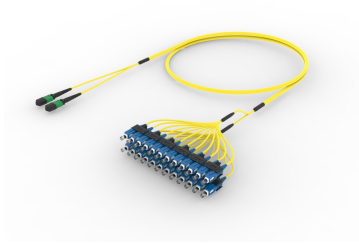

## Base Product

Ultra Low Loss ULL TeraSPEED® MPO(Pinned) to SC/UPC Ruggedized fanout Cable, 24-Fiber, Plenum, 12 fiber PmP 2.0 mm Dca

## Product Classification

<b>Regional Availability</b>	Asia   Australia/New Zealand   Europe   Latin America   Middle East/Africa   North America
<b>Portfolio</b>	CommScope®
<b>Product Type</b>	Ruggedized fanout
<b>Product Brand</b>	SYSTIMAX ULL
<b>Ordering Note</b>	For additional jacket colors, please contact a CommScope Sales Representative   For lengths greater than 999 ft (304 m), orders must be in meters   Minimum length may vary based on cable configuration

## General Specifications

<b>Color, boot A</b>	Black
<b>Color, connector A</b>	Green
<b>Color, boot B</b>	Blue
<b>Color, connector B</b>	Blue
<b>Construction Type</b>	Stranded
<b>Furcation Color</b>	Yellow
<b>Interface, Connector A</b>	MPO-12/APC Male
<b>Interface, Connector B</b>	SC/UPC
<b>Interface Feature, connector B</b>	ULL
<b>Jacket Color</b>	Yellow
<b>Polarity</b>	Method B Enhanced (ULL)
<b>Fibers per Subunit, quantity</b>	12
<b>Total Fibers, quantity</b>	24