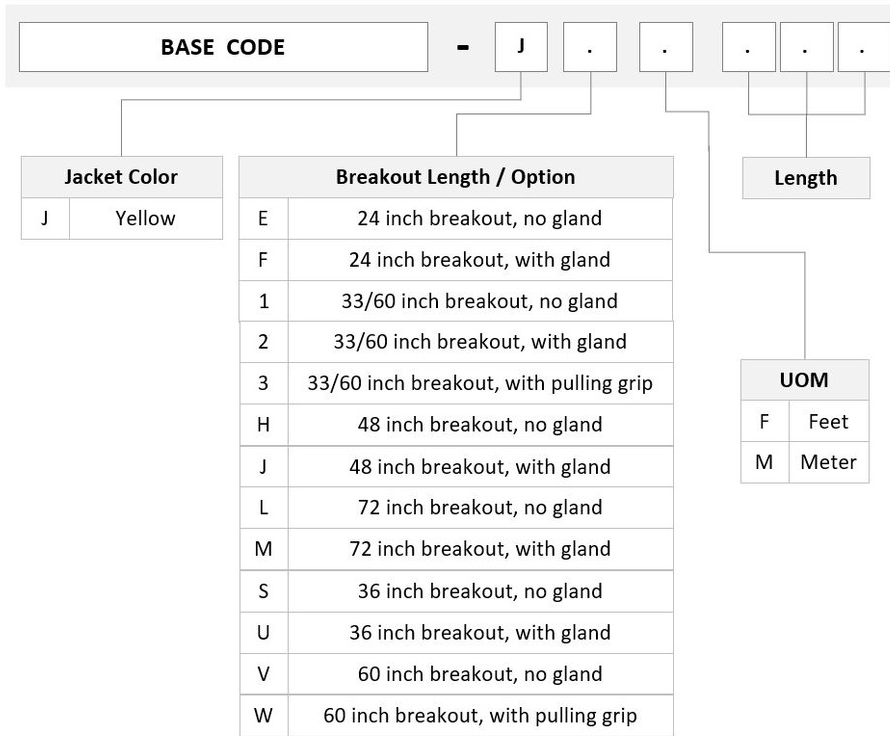

## General Specifications

<b>Color, boot A</b>	Black
<b>Color, connector A</b>	Green
<b>Color, boot B</b>	Blue
<b>Color, connector B</b>	Blue
<b>Construction Type</b>	Stranded
<b>Furcation Color</b>	Yellow
<b>Interface, Connector A</b>	MPO-12/APC Male
<b>Interface, Connector B</b>	SC/UPC
<b>Interface Feature, connector B</b>	ULL
<b>Jacket Color</b>	Yellow
<b>Polarity</b>	Method B Enhanced (ULL)
<b>Fibers per Subunit, quantity</b>	12
<b>Total Fibers, quantity</b>	24

## Ordering Tree