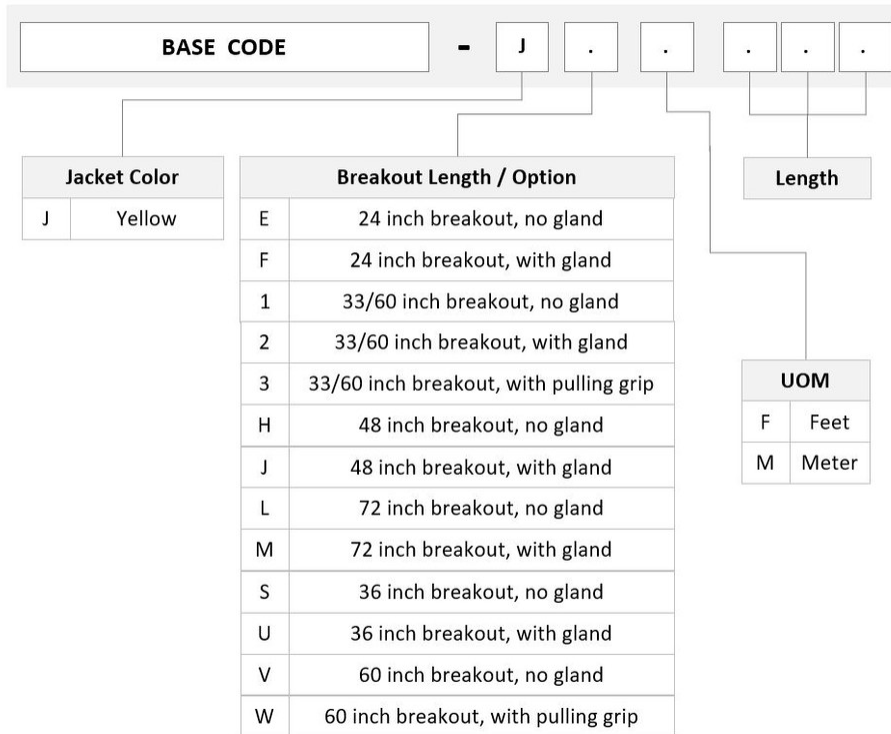

General Specifications

| | |
|---------------------------------------|-------------------------|
| Color, boot A | Black |
| Color, connector A | Green |
| Color, boot B | Blue |
| Color, connector B | Blue |
| Construction Type | Stranded |
| Furcation Color | Yellow |
| Interface, Connector A | MPO-12/APC Male |
| Interface, Connector B | LC/UPC |
| Interface Feature, connector B | ULL |
| Jacket Color | Yellow |
| Polarity | Method B Enhanced (ULL) |
| Fibers per Subunit, quantity | 12 |
| Total Fibers, quantity | 12 |

ULGMXLCCD

Dimensions

Cable Assembly Length Range (m) 3 – 999

Cable Assembly Length Range (ft) 10 – 999

Ordering Tree

Optical Specifications

Fiber Mode Singlemode

Fiber Type G.657.A2, TeraSPEED®