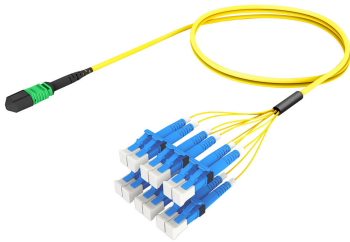

ULGMXLCCD

Base Product

Ultra Low Loss ULL TeraSPEED® MPO(Pinned) to LC/UPC Ruggedized fanout Cable, 12-Fiber, Plenum, 12 fiber PmP 2.0 mm Dca

Product Classification

| | |
|------------------------------|--|
| Regional Availability | Asia Australia/New Zealand Europe Latin America Middle East/Africa North America |
| Portfolio | CommScope® |
| Product Type | Ruggedized fanout |
| Product Brand | SYSTIMAX ULL |
| Ordering Note | For additional jacket colors, please contact a CommScope Sales Representative For lengths greater than 999 ft (304 m), orders must be in meters Minimum length may vary based on cable configuration |

General Specifications

| | |
|---------------------------------------|-------------------------|
| Color, boot A | Black |
| Color, connector A | Green |
| Color, boot B | Blue |
| Color, connector B | Blue |
| Construction Type | Stranded |
| Furcation Color | Yellow |
| Interface, Connector A | MPO-12/APC Male |
| Interface, Connector B | LC/UPC |
| Interface Feature, connector B | ULL |
| Jacket Color | Yellow |
| Polarity | Method B Enhanced (ULL) |
| Fibers per Subunit, quantity | 12 |
| Total Fibers, quantity | 12 |

ULGMXLCCD

Dimensions

Cable Assembly Length Range (m) 3 – 999

Cable Assembly Length Range (ft) 10 – 999

Ordering Tree

Optical Specifications

Fiber Mode Singlemode

Fiber Type G.657.A2, TeraSPEED®